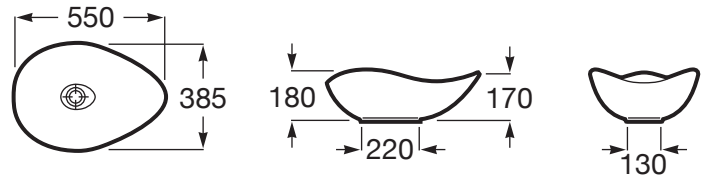

OHTAKE

Over Countertop Basin Ruy Ohtake

DIMENSIONS

Length	21.26 inch
Width	14.76 inch
Height	7.28 inch

COLOURS AND FINISHES

TECHNICAL DRAWINGS

FEATURES

- Bowl depth (mm): 185
- Bowl length (mm): 375
- Bowl width (mm): 540
- FeaturedMaterial: Fineceramic®
- Fixing kit: Not included
- Installation type: Bowl / Overcountertop
- Internal Shape: 4 - Oval
- Shape: Oval
- Taphole configuration: No tapholes
- Trap: Not included
- Waste: Not included
- Weight (kg): 7

## COMPATIBLE WITH

1 1/4" outlet connector for  
basin. 250 Pipe

506401614

Water-resistant countertop  
for basin

857322...

Water-resistant countertop  
for basin

857321...

Waste for basin or bidet  
with fixed chrome-plated  
cover