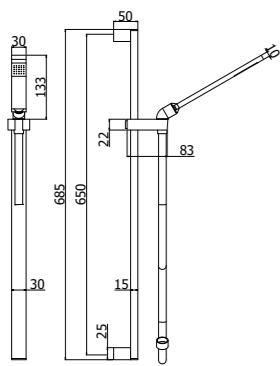

Specifiche / specifications