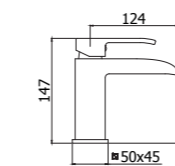

LES 071-075CR
Miscelatore lavabo
con/**senza** scarico
Wash basin mixer
with/**without** pop up waste