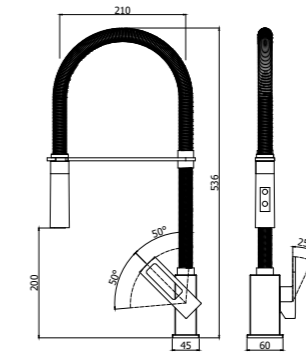

Finiture / finishes