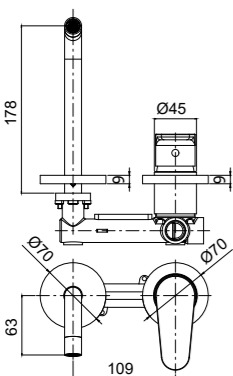

Specifiche / specifications

GR 022-023CR
Miscelatore vasca/doccia con/senza set
doccia
Bath/shower mixer with/without shower set