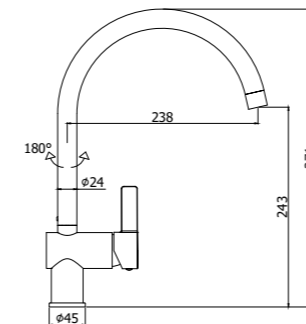

RO 180CR
Miscelatore lavello monoforo con canna orientabile
One-hole sink mixer with swivelling spout