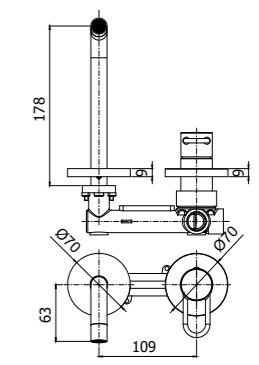

JK 105-104-106CR
 Miscelatore incasso con bocca erogazione
 a muro 178 mm / 123 mm / 248 mm
 Concealed wash basin mixer with wall spout
 178 mm / 123 mm / 248 mm

JK 105-104-106CR70
 Miscelatore incasso con bocca erogazione
 a muro 178 mm / 123 mm / 248 mm
 Concealed wash basin mixer with wall spout
 178 mm / 123 mm / 248 mm