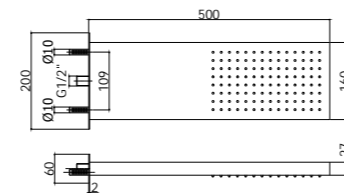

ZSOF 098CR FREE
Soffione "Free" in metallo, anticalcare - 500x160 mm
"Free" metal shower head, antiscaling system - 500x160 mm