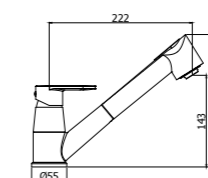

CA 179CR
Miscelatore lavello "Professional" con doccia estraibile (2 getti) e canna orientabile
One-hole "Professional" sink mixer with pull-out hand-shower (two-spray) and swivelling spout