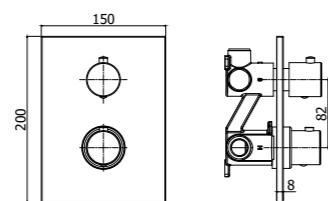

LIQ 519CR
Miscelatore termostatico incasso 3 uscite
Concealed thermostatic 3 outlets