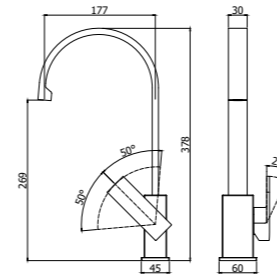

EF 179CR
Miscelatore lavello "Professional" con doccia estraibile (2 getti) e canna orientabile
One-hole "Professional" sink mixer with pull-out hand-shower (two-spray) and swivelling spout