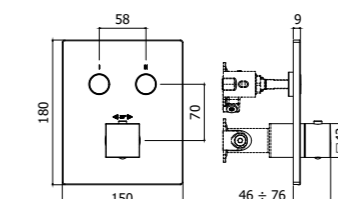

CPT 519CR
Set esterno termostatico incasso doccia (3 funzioni) con deviatore a pulsante On/Off
External set for concealed thermostatic shower mixer (3 functions) with push diverter On/Off