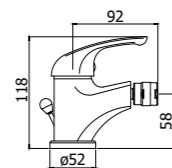

Specifiche / specifications

Finiture / finishes