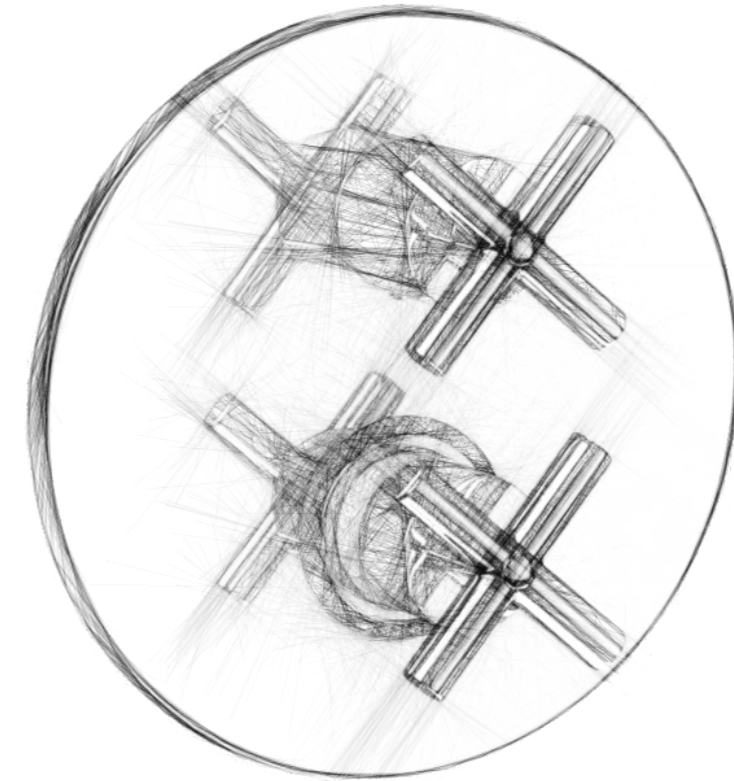

Specifiche / specifications

Finiture / finishes