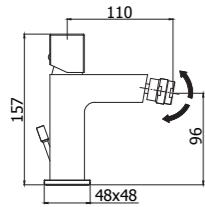

ELX 071-075CR
Miscelatore lavabo con **leva cubo**
Wash basin mixer with **cubo handle**