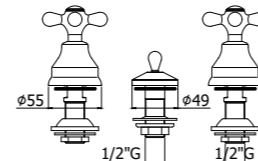

Specifiche / specifications

IRV 090CR
Rubinetto lavabo 1/2"
1/2" wash basin tap

IRV 095CR
Rubinetto lavabo 1/2" corpo alto
1/2" wash basin tap with tall body

IRV 116CR
Batteria bidet
Three-hole bidet mixer