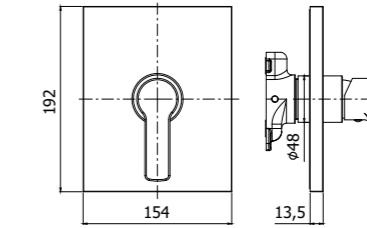

*
Da abbinare solo con
PBOX 001
To be completed only with
PBOX 001