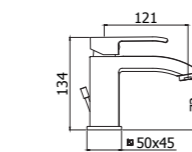

LES 131-135CR
Miscelatore bidet
con/**senza** scarico
Bidet mixer
with/**without** pop up waste