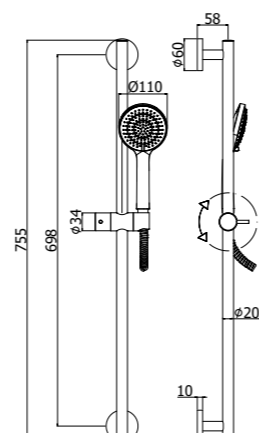

Specifiche / specifications