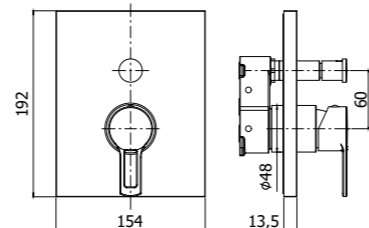

Accessori / accessories

*
Da abbinare solo con
RIN BOX010 - RIN BOX015
To be completed only with
RIN BOX010 - RIN BOX015

*
Da abbinare solo con
PBOX 001
To be completed only with
PBOX 001

*
Da abbinare solo con
PBOX 001
To be completed only with
PBOX 001

Finiture / finishes

Specifiche / specifications