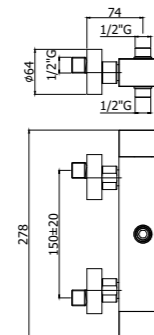

Finiture / finishes