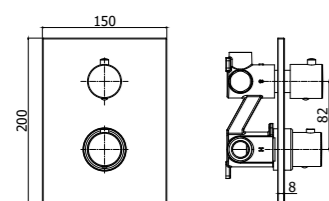

LIQ 518CR
Miscelatore termostatico incasso 2 uscite
Concealed thermostatic 2 outlets