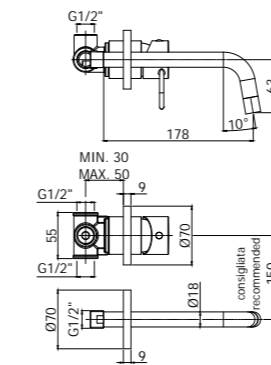

Specifiche / specifications

JK 105-104-106CR
Miscelatore incasso con bocca erogazione
a muro 178 mm / 123 mm / 248 mm
Concealed wash basin mixer with wall spout
178 mm / 123 mm / 248 mm