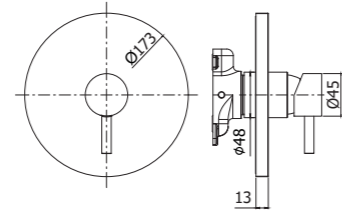

*
Da abbinare solo con
PBOX 001
To be completed only with
PBOX 001