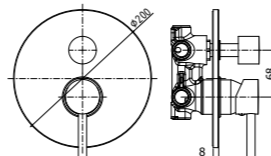

BI 040L-041LCR
Miscelatore bordo vasca con doccia estraibile, con/senza bocca erogazione
Deck mounted bath mixer with pull out hand-shower, with/without spout