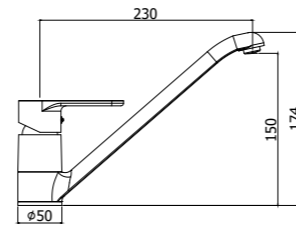

GR 161CR
Miscelatore lavello a muro con canna tubo orientabile
Wall sink mixer with swivelling tube spout