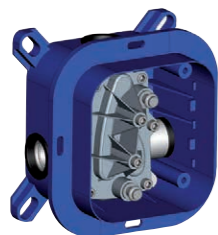

Accessori / accessories

PBOX 001
Set incasso universale per miscelatori doccia
Universal Concealed Box for mixers