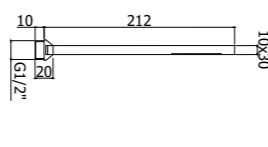

ZDOC 078CR BERRY
Doccia Berry (monogetto) in metallo
Berry (single-spray) metal hand-shower