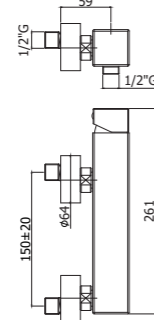

Specifiche / specifications

LES 081-085CR
Miscelatore lavabo prolungato,
con/**senza** scarico
Tall wash basin mixer
with/**without** pop up waste