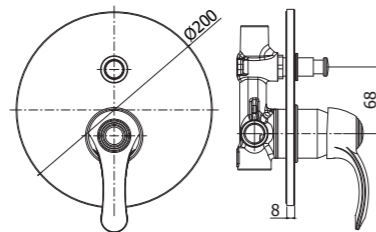

FA 022-024CR
Miscelatore vasca/doccia con/senza set
doccia
Bath/shower mixer with/without shower set