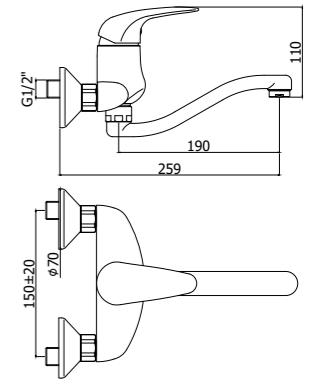

Specifiche / specifications

Finiture / finishes