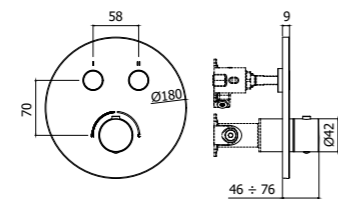

CPM 019CR
Set esterno miscelatore incasso doccia (3 funzioni) con deviatore a pulsante On/Off
External set for concealed shower mixer (3 functions) with push diverter On/Off