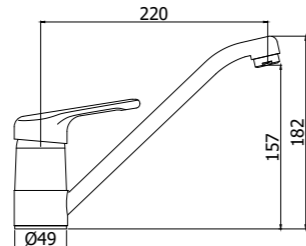

NT 183CR
Miscelatore lavello con doccia estraibile (2 getti) e canna tubo orientabile
One-hole sink mixer with pull-out hand-shower (two-spray) and swivelling spout