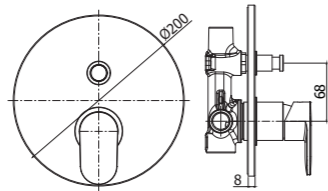

Specifiche / specifications

CA 018-019CR
Miscelatore incasso doccia con deviatore
2 uscite/3 uscite
Concealed shower mixer with diverter
2 outlets/3 outlets