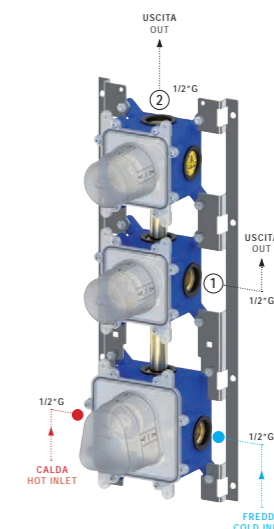

Scatola a tenuta "Stagna"
"Watertight" box

Collegamenti:

- Filettatura ingressi (calda/fredda) da 1/2"G
- Filettatura uscite (2 / 3) da 1/2"G

Connections:

- 1/2"G inlet thread (hot/cold)
- 1/2"G outlet thread (2 / 3)

Sicurezza:

- Corpo in ottone stampato
- Scatola incasso a tenuta "Stagna"
- Guaina isolante sotto-piastrella in tessuto non tessuto
- In caso di guasto, le eventuali perdite non danneggiano il muro poiché vengono contenute dalla scatola e scaricate attraverso il set esterno.

Safety:

- Brass forged body
- Concealed "Watertight" box
- Insulating sheath non-woven fabric
- In case of leakage, water will be drained by external set

Confort:

- Guarnizioni insonorizzanti "Anti-vibrazione"

Confort:

- "Anti-vibration" gaskets