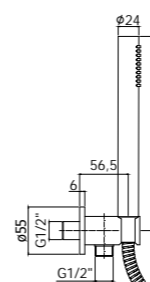

ZDUP 095CR QUADRO
Set doccia incasso quadro con presa acqua incorporata
Square concealed shower set with build-in water inlet