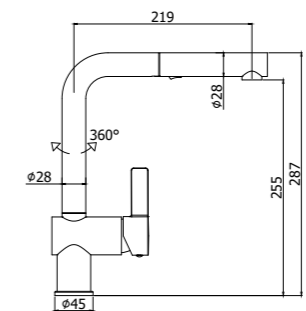

RO 285CR
Miscelatore lavello monoforo con doccia estraibile (2 getti) e canna orientabile
One-hole sink mixer with pull-out hand-shower (two-spray) and swivelling spout

Finiture / finishes