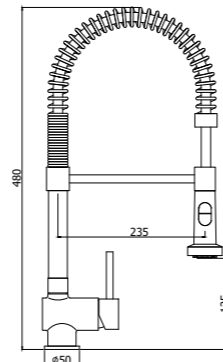

SK 177CR
Miscelatore lavello "Professional" con doccetta bombata 2 getti
One-hole sink mixer "Professional" with two-spray round hand-shower