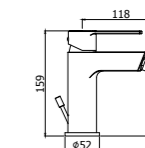

RIN 001CR
Miscelatore vasca/doccia incasso completo di deviatore, bocca e set doccia
Concealed bath/shower mixer complete with diverter, spout and shower kit