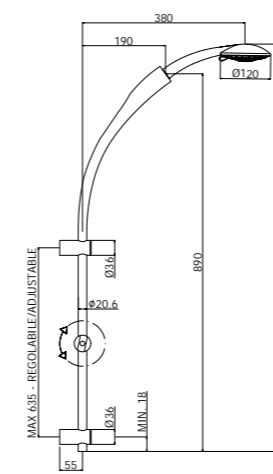

ZSAL 212CR LUNA TOP
Saliscendi Luna Top con doccia
(3 getti) in ABS
Luna Top sliding rails with (3-spray
functions) ABS hand-shower