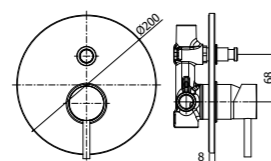

SK 018CR
Miscelatore incasso doccia (2 uscite)
con cartuccia deviatore
Concealed shower mixer (2 outlets)
with diverter cartridge