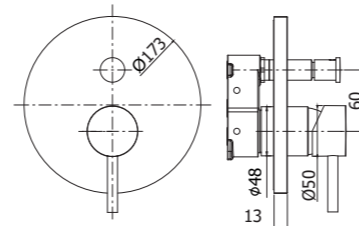

*
Da abbinare solo con
PBOX 001
To be completed only with
PBOX 001

Finiture / finishes