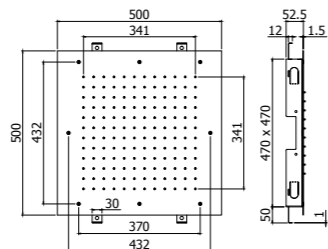

ZSOF 301CR BOSTON
Soffione ad incasso "Quadro" in metallo, anticalcare - 500x500 mm
"Square" concealed ceiling metal shower head, antiscalc system - 500x500 mm