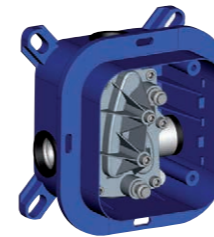

Accessori / accessories

PBOX 001
Set incasso universale per miscelatori doccia
Universal Concealed Box for mixers