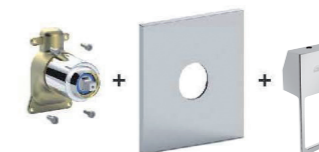

EF BOX010CR
Set esterno miscelatore incasso doccia
senza deviatore
External set for concealed shower mixer
without diverter