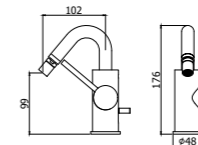

Specifiche / specifications