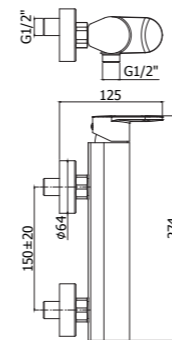

Specifiche / specifications