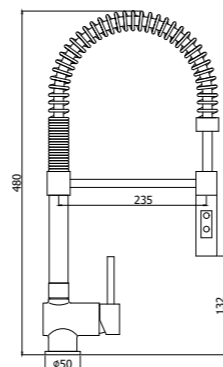

Finiture / finishes