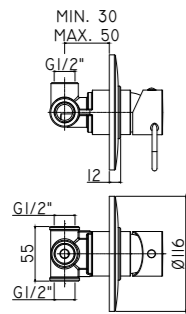

JK 071CR

^ JK 081CR

JK 071NO >

< JK 032NO

JK 105CR70 ^

Specifiche / specifications

JK 010-011CR
 Miscelatore incasso doccia / Piastra
 Ø116 e 110 mm
 Concealed shower mixer / Wall plate
 Ø116 and 110 mm

JK 015CR
 Miscelatore incasso doccia (2 uscite)
 con deviatore a pulsante
 Concealed shower mixer (2 outlets)
 with push diverter