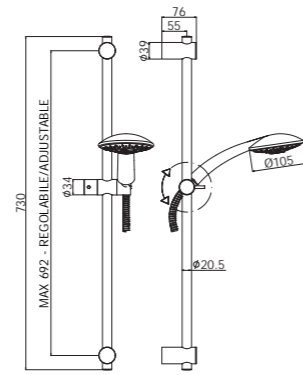

Specifiche / specifications