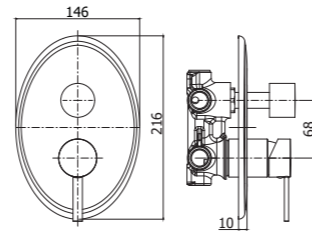

Specifiche / specifications

BR 081-085CR
Miscelatore lavabo prolungato con/
senza scarico
Tall wash basin mixer with/without pop
up waste