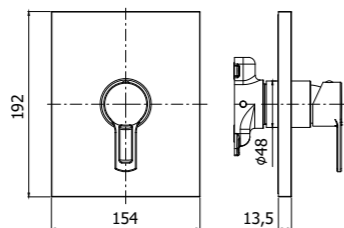

*
Da abbinare solo con
PBOX 001
To be completed only with
PBOX 001