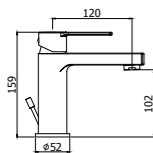

WS 071-075CR
Miscelatore lavabo con/senza scarico
Wash basin mixer with/without pop up waste

WS 074-073CR
Miscelatore lavabo medio con/senza scarico
Medium wash basin mixer with/without pop up waste

WS 081-085CR
Miscelatore lavabo prolungato con/senza scarico
Tall wash basin mixer with/without pop up waste