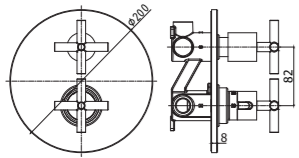

Finiture / finishes