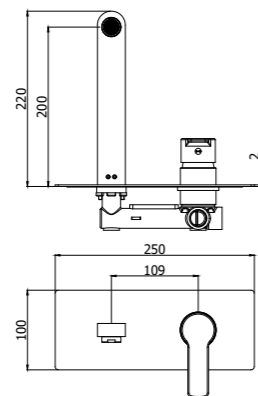

RED 022-023CR
Miscelatore vasca/doccia con/senza set doccia
Bath/shower mixer with/without shower set