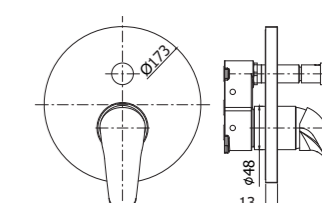

*
Da abbinare solo con
PBOX 001
To be completed only with
PBOX 001