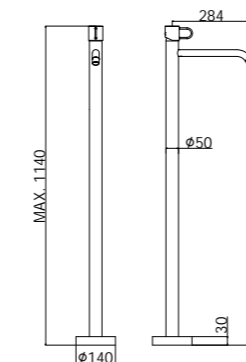

JK 032CR
Miscelatore vasca/doccia a pavimento
Free-standing bath/shower mixer