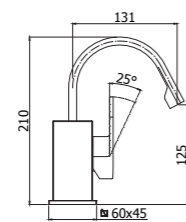

Specifiche / specifications

EF 878-877CR
 Miscelatore lavabo canna piatta orientabile
 con/senza scarico
 Wash basin mixer with rectangular swivel
 spout with/without pop up waste

EF 838-837CR
 Miscelatore bidet canna piatta orientabile
 con/senza scarico
 Bidet mixer with rectangular swivel spout
 with/without pop up waste