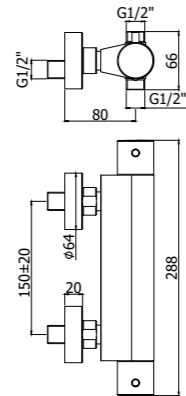

Specifiche / specifications

Finiture / finishes

Specifiche / specifications

Finiture / finishes