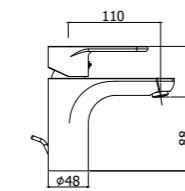

GR 071-075CR
Miscelatore lavabo con/senza scarico
Wall basin mixer with/without pop up waste

GR 071-075CR-ES
Miscelatore lavabo con/senza scarico,
con cartuccia ENERGY SAVING
Wash basin mixer with/without pop up
waste, with ENERGY SAVING cartridge