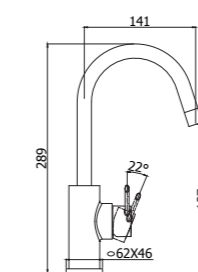

BR 081-085CR
Miscelatore lavabo prolungato con/
senza scarico
Tall wash basin mixer with/without pop
up waste

BR 078-077CR
Miscelatore lavabo canna tonda
orientabile con/senza scarico
Wash basin mixer round swivel spout
with/without pop up waste