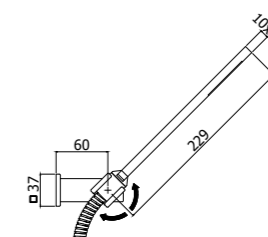

ZDUP 074CR BERRY
Set doccia Berry
Berry shower set