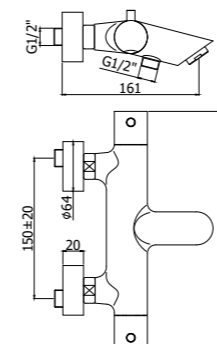

LIQ 168-168DCR
Miscelatore termostatico doccia attacco
1/2" con/senza set doccia
Thermostatic shower mixer 1/2" connection
with/without shower kit