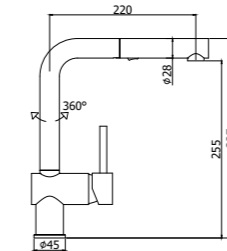

LIG 285CR-MET
Miscelatore lavello monoforo con canna orientabile con doccia estraibile Dualjet
One-hole sink mixer with swivelling spout with Dualjet pull out hand-shower