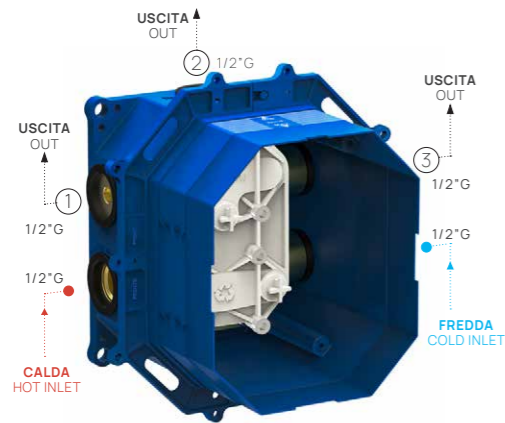

DESIGN SET ESTERNO EXTERNAL SET

- Piastra:
• tonda o quadra
Manopola:
• tonda o quadra
Wall plate:
• round or square
Handle:
• round or square

**BASE PER COMPACT BOX
BASE FOR COMPACT BOX**

- Set incasso universale per miscelatori e termostatici compact
- 1, 2 o 3 uscite
- Attacchi da 1/2\"/>
- Universal concealed set for compact mixers and thermostatic mixers
- 1, 2 or 3 outlets
- 1/2\"/>