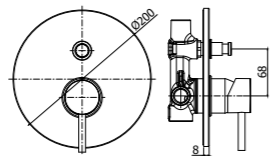

BI 018CR
Miscelatore incasso doccia (2 uscite) con cartuccia deviatore
Concealed shower mixer (2 outlets) with diverter cartridge