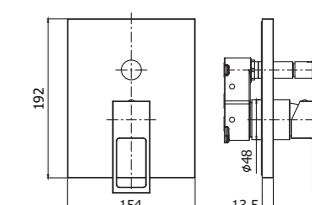

*
Da abbinare
solo con PBOX 001
To be completed
only with PBOX 001

Finiture / finishes