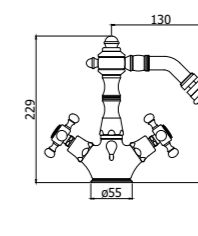

FBLV 095
Rubinetto lavabo 1/2\"/>