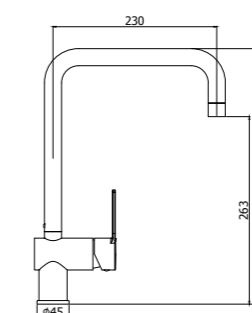

RIN 285CR - RIN 185CR
Miscelatore lavello monoforo con doccia estraibile (2 getti) - (RIN185 monogetto) e canna orientabile
One-hole sink mixer with pull-out handshower (two-spray) - (RIN185 single-spray) and swivelling spout