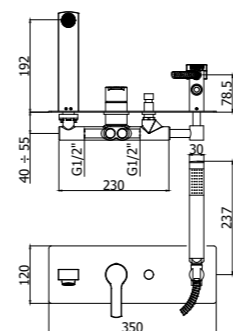

Accessori / accessories

*
Da abbinare solo con
RIN BOX010 - RIN BOX015
To be completed only with
RIN BOX010 - RIN BOX015

*
Da abbinare solo con
PBOX 001
To be completed only with
PBOX 001

*
Da abbinare solo con
PBOX 001
To be completed only with
PBOX 001

Finiture / finishes

Specifiche / specifications