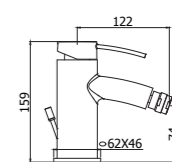

BR 022-023CR
Miscelatore vasca doccia con/senza set
doccia
Bath/shower mixer with/without shower set