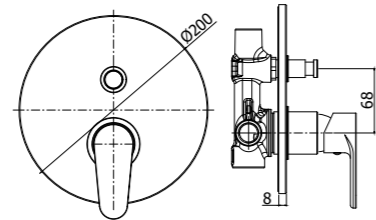

Specifiche / specifications

GR 018-019CR
Miscelatore incasso doccia con deviatore
2 uscite/3 uscite
Concealed shower mixer with diverter
2 outlets/3 outlets