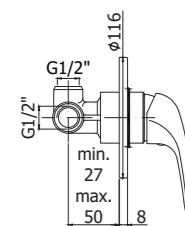

DU 015CR
Miscelatore incasso doccia con deviatore
Concealed shower mixer with diverter