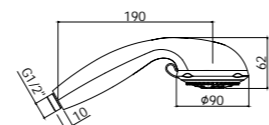

ZDOC 067CR MASTER
Doccia Master (monogetto) in metallo
Master (single-spray) metal hand-shower