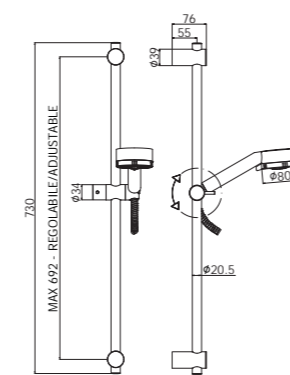

Specifiche / specifications