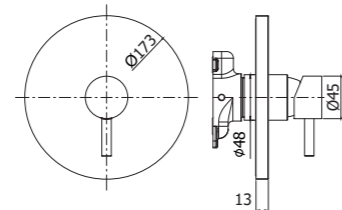

*
Da abbinare solo con
PBOX 001
To be completed only with
PBOX 001