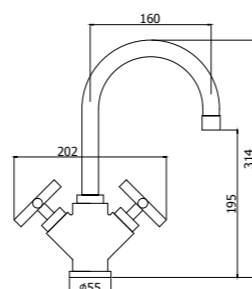

Finiture / finishes