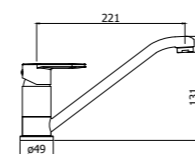

CA 181CR
Miscelatore lavello monoforo con canna orientabile
One-hole sink mixer with swivelling spout