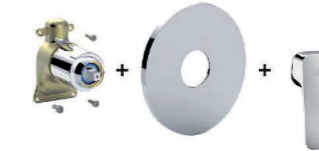

SY BOX010CR
Set esterno miscelatore incasso
doccia senza deviatore
External set for concealed
shower mixer without diverter