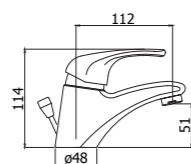

ND 131-135CR
Miscelatore bidet con/*senza* scarico
Bidet mixer with/*without* pop up waste