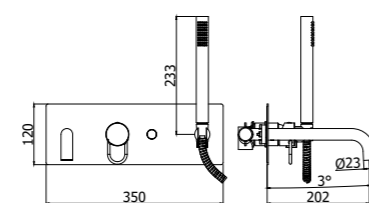

JK 022-023CR
Miscelatore vasca/doccia con/senza set doccia
Bath/shower mixer with/without shower set