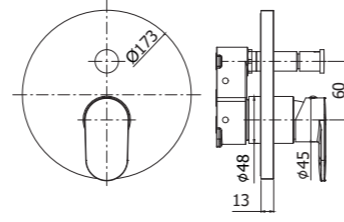

*
Da abbinare solo con
PBOX 001
To be completed only with
PBOX 001

Finiture / finishes