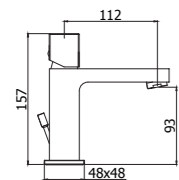

ELX 074-073CR
Miscelatore lavabo medio con **leva cubo**
Medium wash basin mixer with **cubo handle**