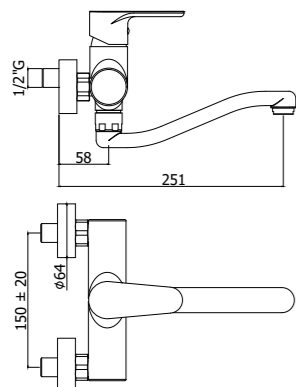

Finiture / finishes