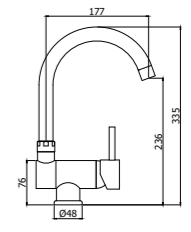

SK 177CR
Miscelatore lavello "Professional" con doccetta bombata 2 getti
One-hole sink mixer "Professional" with two-spray round hand-shower