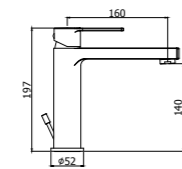

WS 081-085CR
Miscelatore lavabo prolungato con/senza scarico
Tall wash basin mixer with/without pop up waste