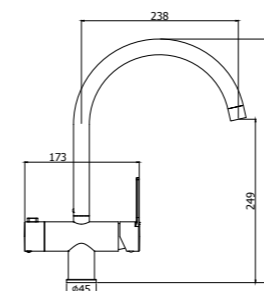

RIN 295CR - MET (3VIE)
Miscelatore lavello monoforo con canna orientabile e 3° ingresso per acqua depurata
One-hole sink mixer with swivelling spout and 3rd inlet for purified water