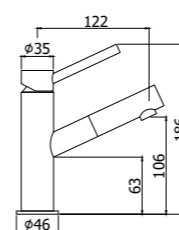

MI 090CR
Rubinetto lavabo solo acqua fredda
Basin tap cold water only