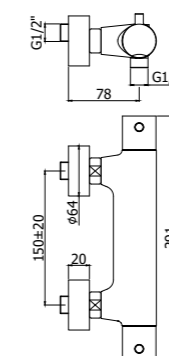

LIQ 168E-168EDCR
Miscelatore termostatico doccia attacco
1/2" con/senza set doccia, con limitatore di
portata ECO-STOP
Thermostatic shower mixer 1/2" connection
with/without shower kit, with flow reducer
ECO-STOP