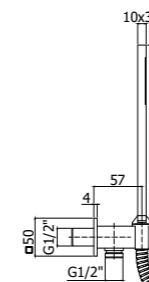

ZDUP 058CR LEVEL
Set doccia Level
Level shower set