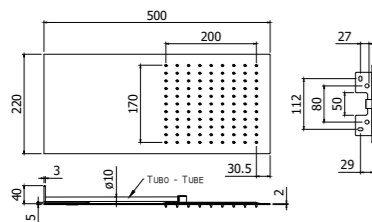

ZSOF 117CR SLIM
Soffione "Slim" in metallo, anticalcare - 500x220 mm
"Slim" metal shower head, antiscaling system - 500x220 mm