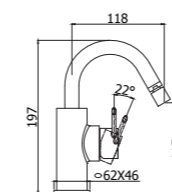

Specifiche / specifications