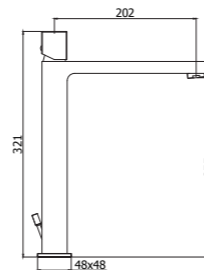

Specifiche / specifications

Accessori / accessories

*
Da abbinare solo con
EL BOX010 - EL BOX015
To be completed only with
EL BOX010 - EL BOX015

*
Da abbinare
solo con PBOX 001
To be completed
only with PBOX 001

*
Da abbinare
solo con PBOX 001
To be completed
only with PBOX 001

Finiture / finishes