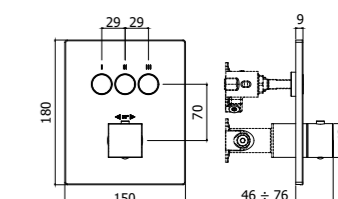

Specifiche / specifications