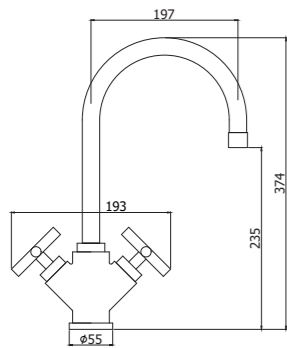

Finiture / finishes