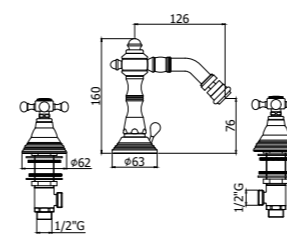

Specifiche / specifications

Finiture / finishes