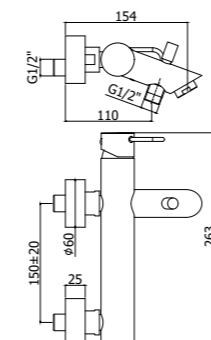

JK 031CR
Miscelatore lavabo a pavimento
Free-standing basin mixer