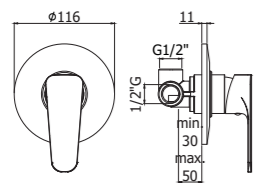

SY 015CR
Miscelatore incasso doccia con deviatore
Concealed shower mixer with diverter