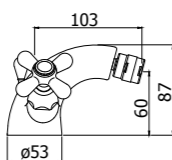

IRV 131-135CR
Monoblocco bidet con/senza scarico
One-hole bidet mixer with/without pop up waste