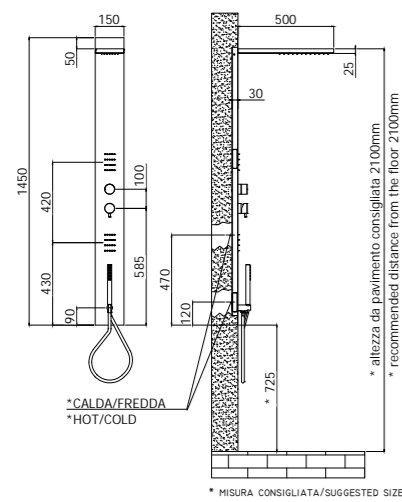

Specifiche / specifications