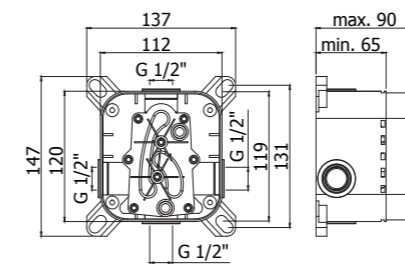

*
Da abbinare solo con
EF BOX010 - EF BOX015
To be completed only with
EF BOX010 - EF BOX015