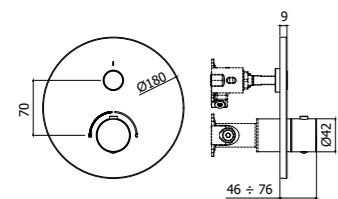

CPM 018CR
Set esterno miscelatore incasso doccia (2 funzioni) con deviatore a pulsante On/Off
External set for concealed shower mixer (2 functions) with push diverter On/Off