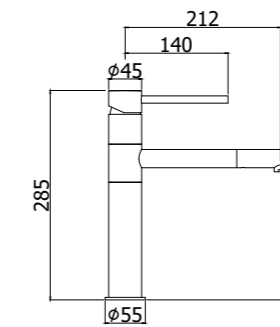

BI 188CR
Miscelatore lavello monoforo alto con canna orientabile
Tall one-hole sink mixer with swivelling spout