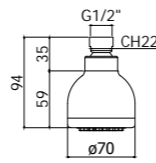

ZSOF 032CR OREGON
Soffione "Oregon" in ABS, anticalcare
Ø 70 mm
"Oregon" ABS shower head, antiscald system - Ø 70 mm