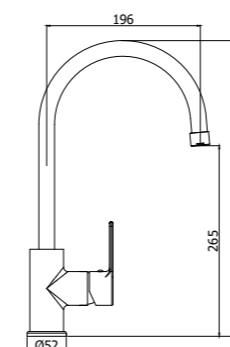

Specifiche / specifications

Finiture / finishes