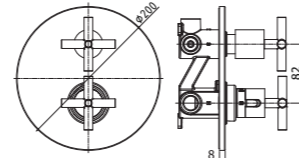

Finiture / finishes