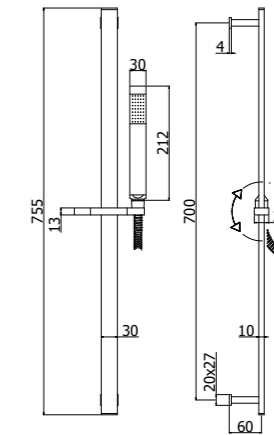

ZSAL 147CRAG CITY SOFIA
Saliscendi City Sofia con doccia
(2 getti) in ABS
City Sofia sliding rails with (2-spray
functions) ABS hand-shower