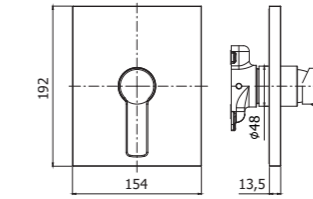

*
Da abbinare solo con
PBOX 001
To be completed only with
PBOX 001