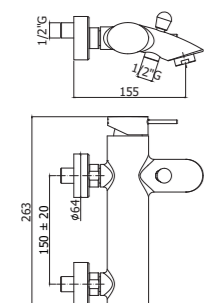

BR 168-168DCR
Miscelatore doccia con/senza set doccia
Shower mixer with/without shower set