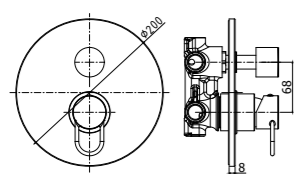

Specifiche / specifications

JK 001CR
Miscelatore incasso vasca/doccia completo
di deviatore, bocca e set doccia
Concealed bath/shower mixer with diverter,
spout and shower set