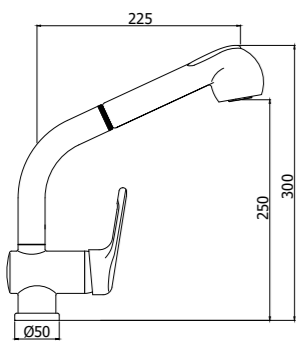

NT 161CR
Miscelatore lavello a muro con canna tubo orientabile
Wall sink mixer with swivelling tube spout