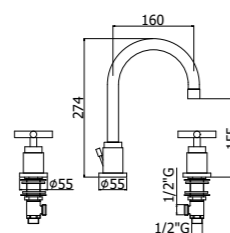

QTV 116CR
Batteria bidet
Three-hole bidet mixer

QTV 138-137CR
Monoforo bidet con/senza scarico
One-hole bidet mixer with/without
pop up waste

QTV 090CR
Rubinetto lavabo 1/2"
Basin tap 1/2"

QTV 052-055
Batteria lavabo con/senza scarico
Three-hole wash basin mixer with/without
pop up waste