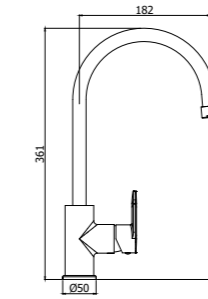

Specifiche / specifications

Finiture / finishes