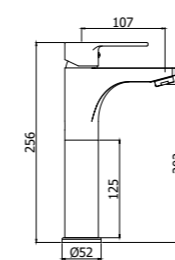

RED 071CR120
Miscelatore lavabo con prolunga 125 mm
Wash basin mixer with extension 125 mm

ZPR 0125CR
Prolunga 125 mm per art. 071CR120
Extension 125 mm for art. 071CR120

Specifiche / specifications

RED 131-135CR
 Miscelatore bidet con/*senza* scarico
 Bidet mixer with/*without* pop up waste