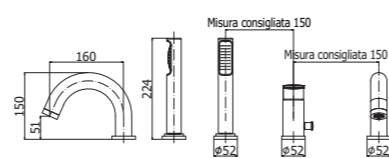

Specifiche / specifications

CA 131-135CR
Miscelatore bidet con/senza scarico
Bidet mixer with/without pop up waste