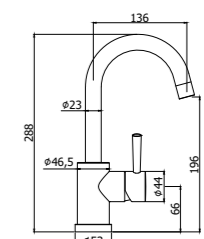

BI 078-077CR
 Miscelatore lavabo con canna orientabile con/senza scarico
 Wash basin mixer with swivelling spout with/without pop up waste

Specifiche / specifications

BI 081-085CR
 Miscelatore lavabo canna lunga con/senza scarico
 Wash basin mixer with long spout with/without pop up waste