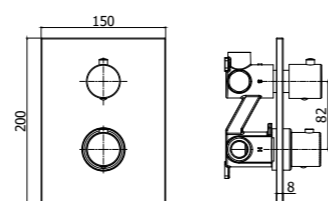

Specifiche / specifications