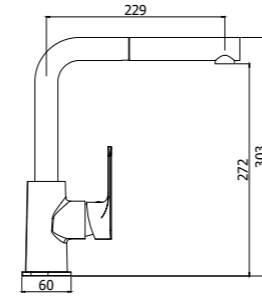

SY 285CR
Miscelatore lavello monoforo con doccia
estraibile (2 getti) e canna tonda orientabile
One-hole sink mixer with pull-out hand-
shower (two-spray) and round swivelling
spout