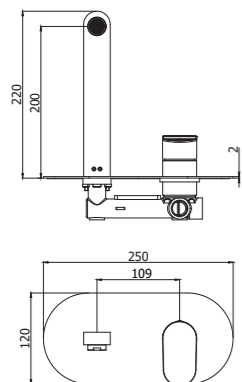

CA 022-023CR
Miscelatore vasca/doccia con/senza set
doccia
Bath/shower mixer with/without shower set