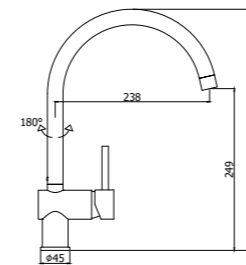

LIG 280CR
Miscelatore lavello monoforo con canna orientabile
One-hole sink mixer with swivelling spout