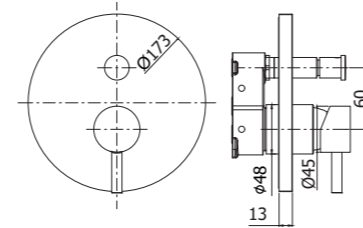

*
Da abbinare solo con
PBOX 001
To be completed only with
PBOX 001

Finiture / finishes