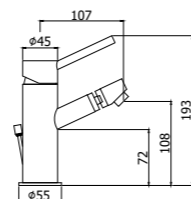

MI 071CR
Miscelatore lavabo senza scarico
Wash basin mixer without waste