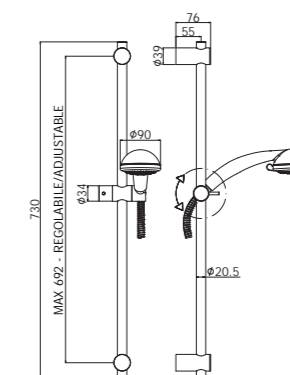

Specifiche / specifications