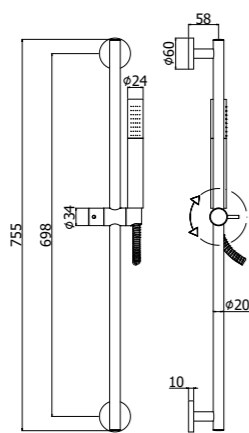

Specifiche / specifications