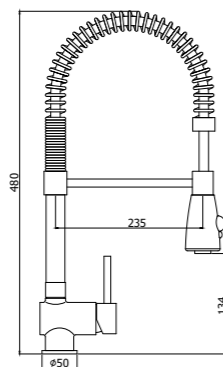

Finiture / finishes