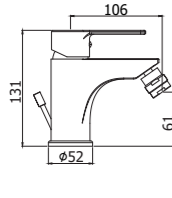

RED 071CR120
Miscelatore lavabo con prolunga 125 mm
Wash basin mixer with extension 125 mm

ZPR 0125CR
Prolunga 125 mm per art. 071CR120
Extension 125 mm for art. 071CR120

Specifiche / specifications

RED 131-135CR
 Miscelatore bidet con/*senza* scarico
 Bidet mixer with/*without* pop up waste