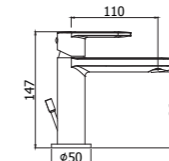

CA 081-085CR
Miscelatore lavabo prolungato con/senza
scarico
Tall wash basin mixer with/without pop up
waste