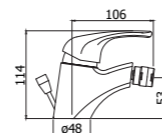

Specifiche / specifications

*
Da abbinare solo con
ND BOX010 - ND BOX015
To be completed only with
ND BOX010 - ND BOX015

*
Da abbinare solo con
PBOX 001
To be completed only with
PBOX 001

*
Da abbinare solo con
PBOX 001
To be completed only with
PBOX 001

Finiture / finishes