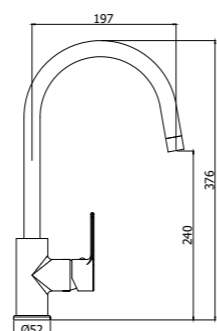

Finiture / finishes