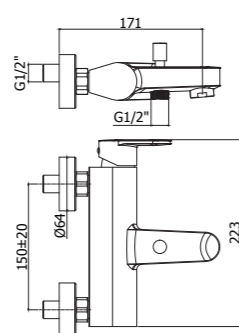

CA 040-041CR
Batteria miscelatore bordo vasca con
doccia estraibile, con/senza bocca
erogazione
Deck mounted bath mixer with pull-out
hand-shower, with/without spout