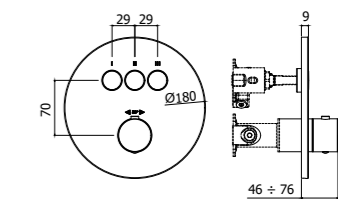

CPM 513CR
Set esterno miscelatore incasso doccia (1 funzione) con deviatore a pulsante On/Off
External set for concealed shower mixer (1 function) with push diverter On/Off