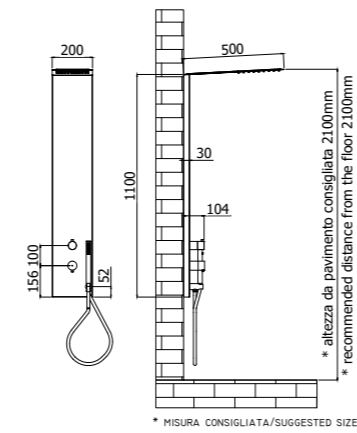

Specifiche / specifications