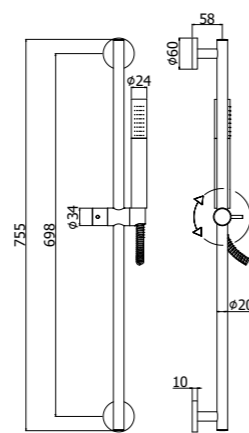

Specifiche / specifications