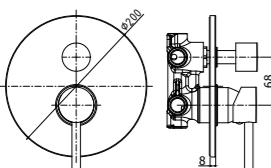

BI 105-104-106CR70
Miscelatore incasso con bocca erogazione a muro 178 mm / 123 mm / 248 mm
Concealed wash basin mixer with wall spout 178 mm / 123 mm / 248 mm