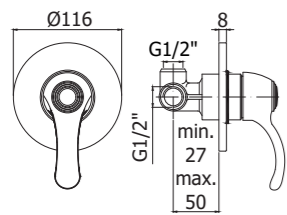

Specifiche / specifications

FA 015CR
Miscelatore incasso doccia con deviatore
Concealed shower mixer with diverter