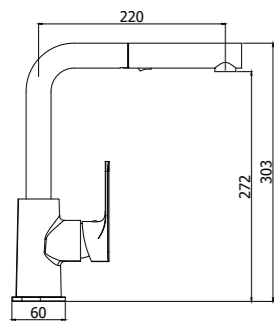

Finiture / finishes