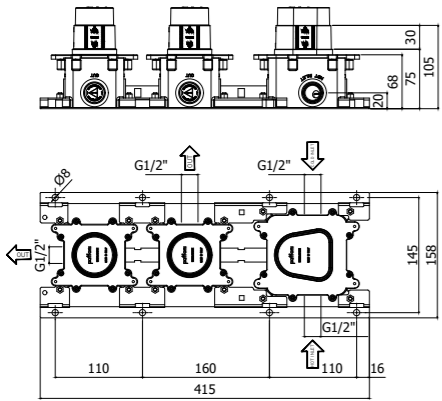

MDE 018CR
Set esterno per miscelatore termostatico incasso doccia/vasca (2 funzioni) - Installazione orizzontale o verticale
External set for concealed thermostatic shower/bath mixer (2 functions) - Horizontal or vertical installation