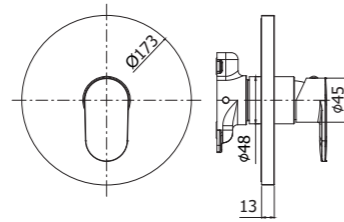

*
Da abbinare solo con
PBOX 001
To be completed only with
PBOX 001