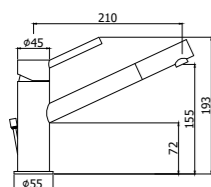

BI 078-077CR
 Miscelatore lavabo con canna orientabile con/senza scarico
 Wash basin mixer with swivelling spout with/without pop up waste

Specifiche / specifications

BI 081-085CR
 Miscelatore lavabo canna lunga con/senza scarico
 Wash basin mixer with long spout with/without pop up waste