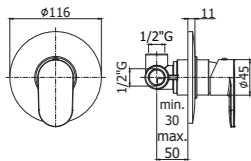

A compact size faucet and a concealed aerator looking to the future in a purposeful way.

CA 071CR

^ CA 105CR

CA 081CR >

Specifiche / specifications

CA 010CR
Miscelatore incasso doccia
Concealed shower mixer