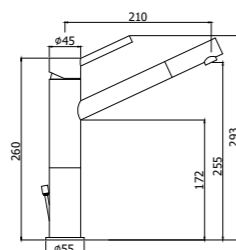

BI 131-135CR
Miscelatore bidet con/senza scarico
Bidet mixer with/without pop up waste