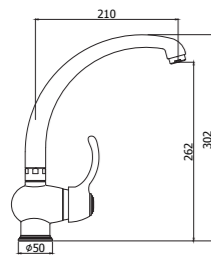

Finiture / finishes