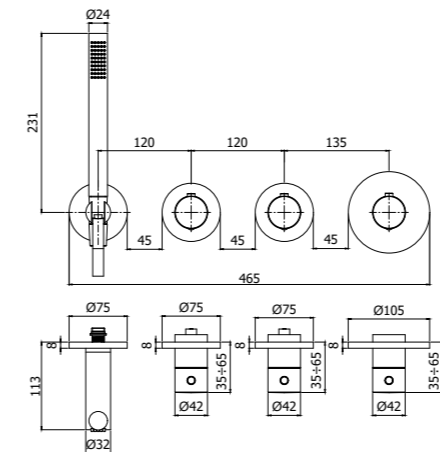

MDBOX 001
Set incasso per miscelatore termostatico doccia/vasca (2 funzioni) - Installazione solo orizzontale
Concealed set for thermostatic shower/bath mixer (2 functions) - Horizontal installation only