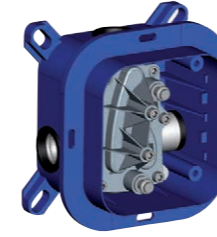

Accessori / accessories

PBOX 001
Set incasso universale per miscelatori doccia
Universal Concealed Box for mixers