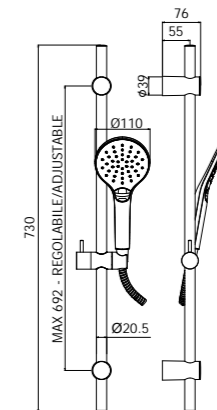

Specifiche / specifications