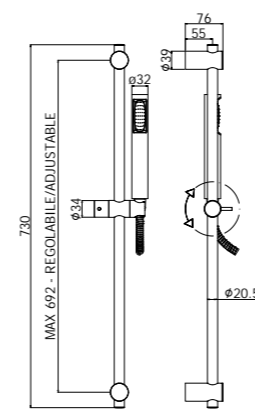

Specifiche / specifications