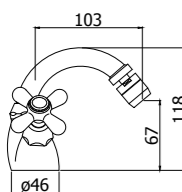

IRV 138-137CR
Monoforo bidet con canna orientabile, con/ senza scarico
One-hole bidet mixer with swivelling spout, with/without pop up waste