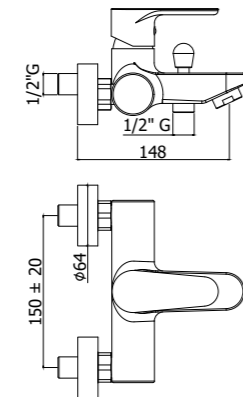

GR 168-168DCR
Miscelatore doccia con/senza set doccia
Wall mounted shower mixer with/without
shower set