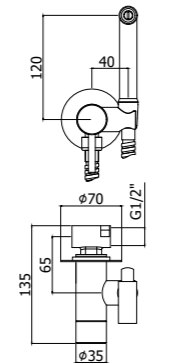

ZDUP 111CR TWEET SQUARE
Set bidet incasso con rubinetto solo acqua fredda
Concealed bidet set with tap for cold water only