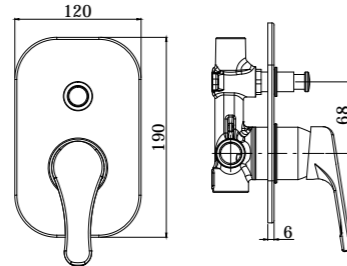

NT 022-023CR
Miscelatore vasca con/*senza* set doccia
Bath/shower mixer with/*without* shower set