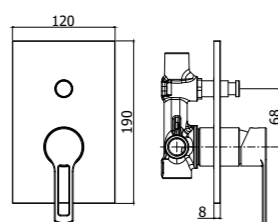

Specifiche / specifications

RIN 018-019CR
Miscelatore incasso doccia con deviatore
2 uscite/3 uscite
Concealed shower mixer with diverter
2 outlets/3 outlets