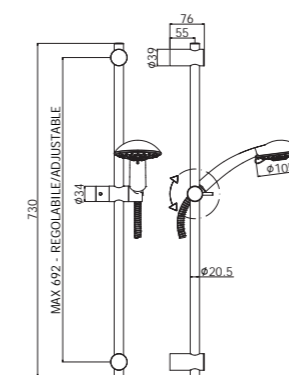

Specifiche / specifications