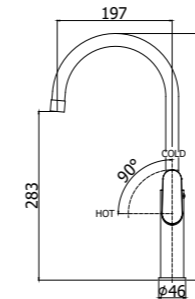

CA 182TCR
Miscelatore lavello monoforo con canna orientabile
One-hole sink mixer with swivelling spout