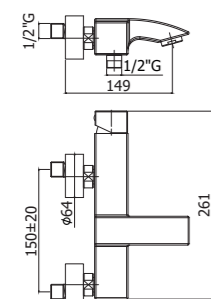

Specifiche / specifications

LEC 168-168DCR
Miscelatore doccia
con/**senza** set doccia
Shower mixer
with/**without** shower set