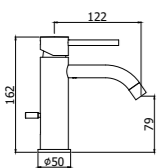

LIG 081-085CR
Miscelatore lavabo prolungato con/senza
scarico
Tall wash basin mixer with/without pop up
waste