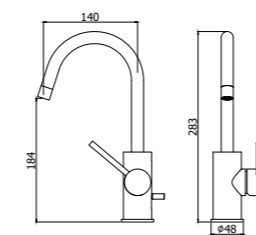

LIG 138-137CR
Miscelatore bidet con canna orientabile
con/senza scarico
Bidet mixer with swivelling spout with/
without pop up waste