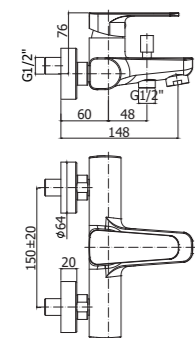

SY 168-168DCR
Miscelatore doccia con/**senza** set
doccia
Wall mounted shower mixer with/
without shower set