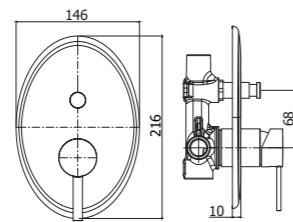

Specifiche / specifications

BR 018-019CR
Miscelatore incasso doccia con deviatore
2 uscite/3 uscite
Concealed shower mixer with diverter
2 outlets/3 outlets