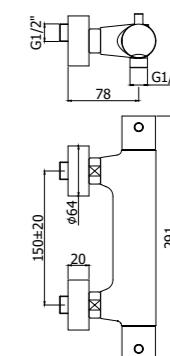

LIQ 513CR
Miscelatore termostatico incasso doccia
Concealed thermostatic shower mixer