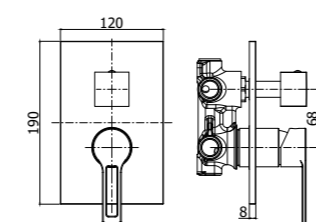

Specifiche / specifications

RIN 040L-041LCR
Batteria miscelatore bordo vasca con doccia estraibile, con/senza bocca erogazione
Deck-mounted bath mixer with pull out hand-shower, with/without spout