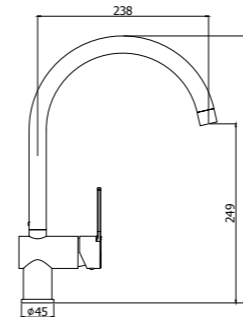

RIN 184CR
Miscelatore lavello monoforo alto con canna orientabile e attacco lavastoviglie
Tall one-hole sink mixer with swivelling spout and dish-washer connection