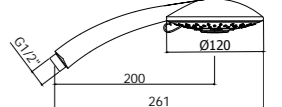

ZDOC 125CR GINEVRA
Doccia Ginevra (3 getti) in ABS
Ginevra (three spray-functions)
ABS hand-shower