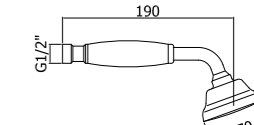

ZDOC 070CR MAJORCA
Doccia Majorca (3 getti) in ABS Ø80 mm
Majorca (3-spray functions) ABS hand-shower Ø80 mm