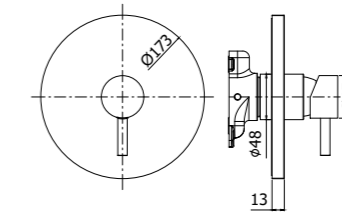

*
Da abbinare solo con
PBOX 001
To be completed only with
PBOX 001