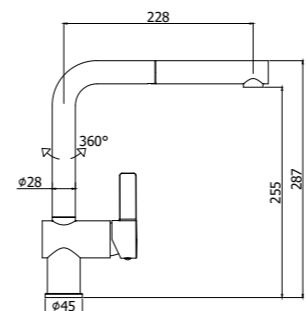

RO 185CR
Miscelatore lavello monoforo con doccia estraibile (monogetto) e canna orientabile
One-hole sink mixer with pull-out hand-shower (single-spray) and swivelling spout