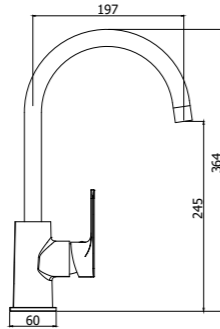

SY 185CR
Miscelatore lavello monoforo con doccia
estraibile (monogetto) e canna tonda
orientabile
One-hole sink mixer with pull-out hand-
shower (single-spray) and round swivelling
spout