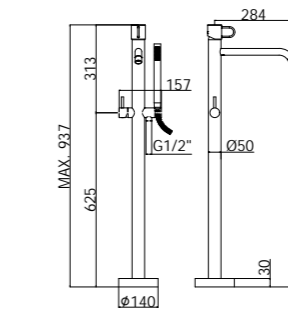

Specifiche / specifications

JK 040L-041LCR
Miscelatore bordo vasca con doccia
estraibile, con/senza bocca erogazione
Deck mounted bath mixer with pull out
hand-shower, with/without spout