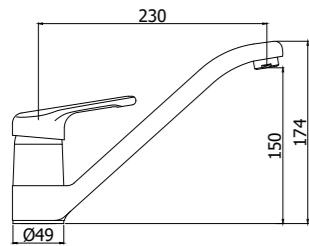

The essential but pleasant line creates a timeless product. The classic shapes of this tap are still very popular today in different types of settings.

NT180CR

Specifiche / specifications

NT 182CR
 Miscelatore lavello monoforo con canna fusa orientabile
 One-hole sink mixer with swivelling cast spout