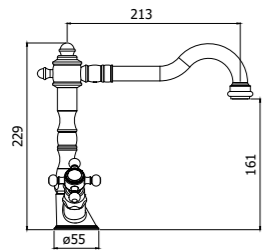

FBLV 161CR
Gruppo lavello a muro con canna orientabile
Wall sink mixer with swivelling spout