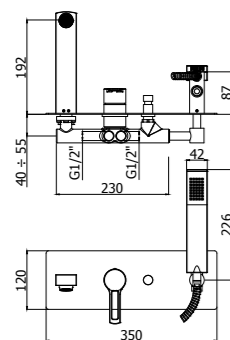

Specifiche / specifications