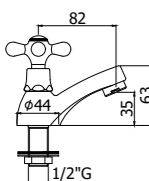

Specifiche / specifications

IRV 090CR
Rubinetto lavabo 1/2"
1/2" wash basin tap

IRV 095CR
Rubinetto lavabo 1/2" corpo alto
1/2" wash basin tap with tall body

IRV 116CR
Batteria bidet
Three-hole bidet mixer