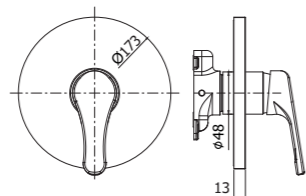

*
Da abbinare solo con
PBOX 001
To be completed only with
PBOX 001