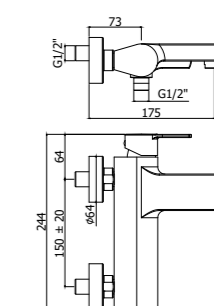

Accessori / accessories

*
Da abbinare solo con
RIN BOX010 - RIN BOX015
To be completed only with
RIN BOX010 - RIN BOX015

*
Da abbinare solo con
PBOX 001
To be completed only with
PBOX 001

*
Da abbinare solo con
PBOX 001
To be completed only with
PBOX 001

Finiture / finishes

Specifiche / specifications

WS 001CR
Miscelatore vasca/doccia incasso
completo di deviatore, bocca e set doccia
Concealed bath/shower mixer complete
with diverter, spout and shower kit

WS 105-104-106CR
Miscelatore incasso con bocca erogazione
a muro 200 mm / 150 mm / 240 mm
Concealed wash basin mixer with wall spout
200 mm / 150 mm / 240 mm

WS 022-023CR
Miscelatore vasca/doccia con/ senza set
doccia
Bath/shower mixer with/without shower set