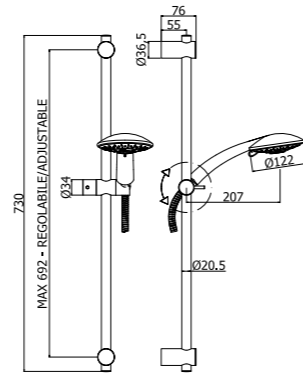

Specifiche / specifications