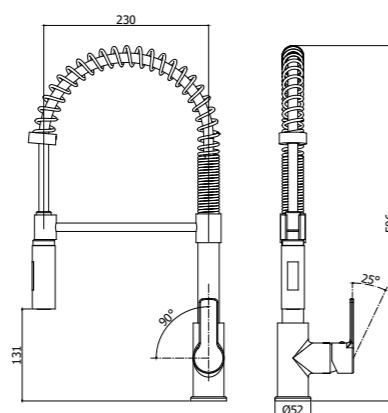

Specifiche / specifications

Finiture / finishes