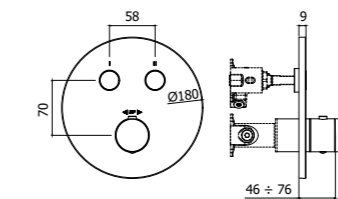

CPT 019CR
Set esterno termostatico incasso doccia (3 funzioni) con deviatore a pulsante On/Off
External set for concealed thermostatic shower mixer (3 functions) with push diverter On/Off