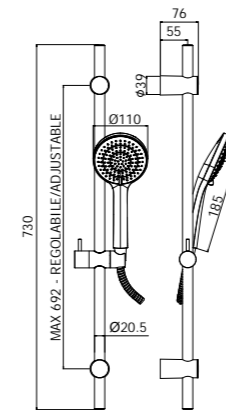

Specifiche / specifications