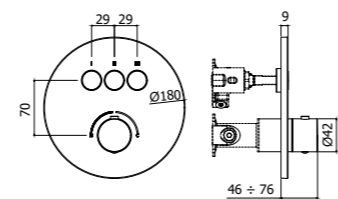

CPT 013CR
Set esterno termostatico incasso doccia (1 funzione) con deviatore a pulsante On/Off
External set for concealed thermostatic shower mixer (1 function) with push diverter On/Off