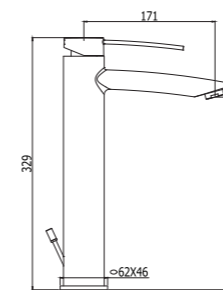

BR 081-085CR
Miscelatore lavabo prolungato con/
senza scarico
Tall wash basin mixer with/without pop
up waste

BR 078-077CR
Miscelatore lavabo canna tonda
orientabile con/senza scarico
Wash basin mixer round swivel spout
with/without pop up waste