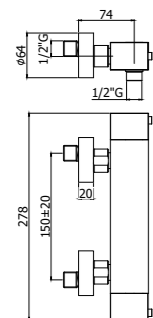

Finiture / finishes