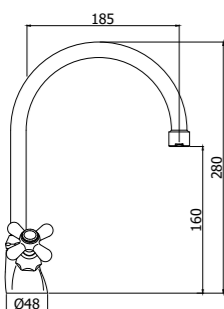

IRV 161CR
Gruppo lavello a muro con canna orientabile
Wall sink mixer with swivelling spout