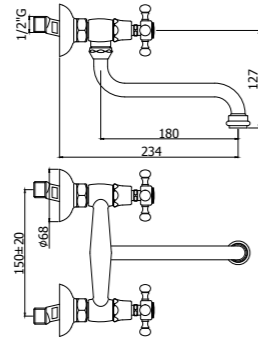

Finiture / finishes