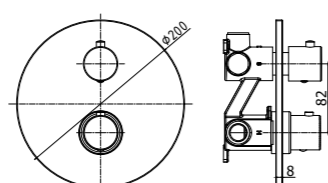

LIQ 019CR
Miscelatore termostatico incasso 3 uscite
Concealed thermostatic 3 outlets