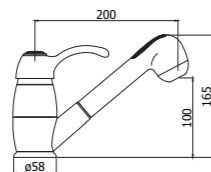

Specifiche / specifications

Finiture / finishes