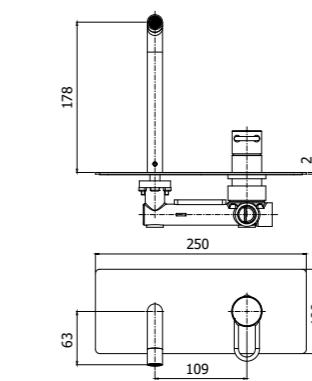

Specifiche / specifications

JK 105-104-106CR70
Miscelatore incasso con bocca erogazione
a muro 178 mm / 123 mm / 248 mm
Concealed wash basin mixer with wall spout
178 mm / 123 mm / 248 mm