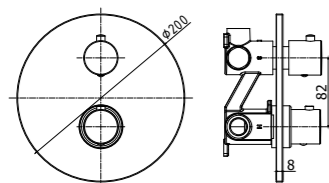

LIQ 018CR
Miscelatore termostatico incasso 2 uscite
Concealed thermostatic 2 outlets