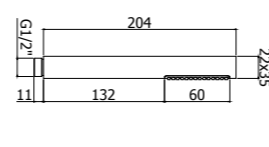

ZDUP 094CR TONDO
Set doccia incasso tondo con presa acqua incorporata
Round concealed shower set with build-in water inlet