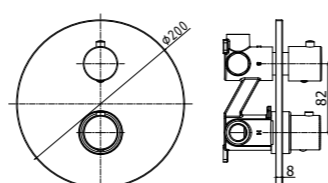

LIQ 022-023CR
Miscelatore termostatico vasca/doccia
attacco 1/2" con/senza set doccia
Thermostatic bath/shower mixer 1/2"
connection with/without shower kit