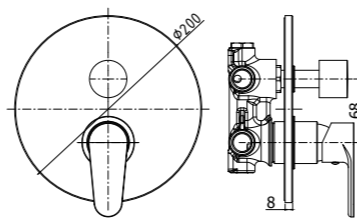

GR 071-075CR
Miscelatore lavabo con/senza scarico
Wall basin mixer with/without pop up waste

GR 071-075CR-ES
Miscelatore lavabo con/senza scarico,
con cartuccia ENERGY SAVING
Wash basin mixer with/without pop up
waste, with ENERGY SAVING cartridge