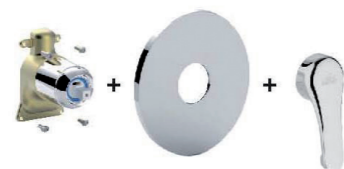

NT BOX010CR
Set esterno miscelatore incasso
doccia senza deviatore
External set for concealed shower
mixer without diverter