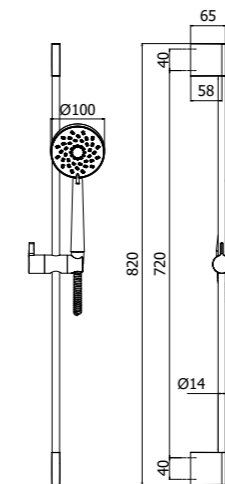

ZSAL 145CRAG CITY
Saliscendi City con doccia
(monogetto) in metallo
City sliding rails with (single-spray)
metal hand-shower