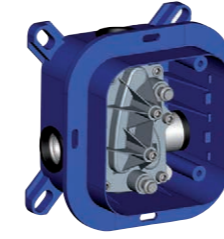

WS 168-168DCR
Miscelatore doccia attacco 1/2" con/senza set doccia
Shower mixer 1/2" connection with/without shower set

WS 131-135CR
Miscelatore bidet con/senza scarico
Bidet mixer with/without pop up waste