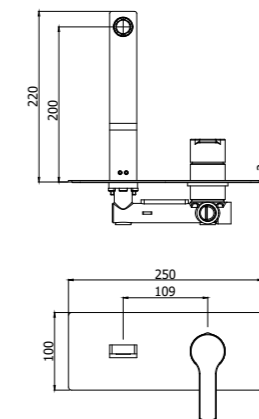

Accessori / accessories

*
Da abbinare solo con
RIN BOX010 - RIN BOX015
To be completed only with
RIN BOX010 - RIN BOX015

*
Da abbinare solo con
PBOX 001
To be completed only with
PBOX 001

*
Da abbinare solo con
PBOX 001
To be completed only with
PBOX 001

Finiture / finishes

Specifiche / specifications