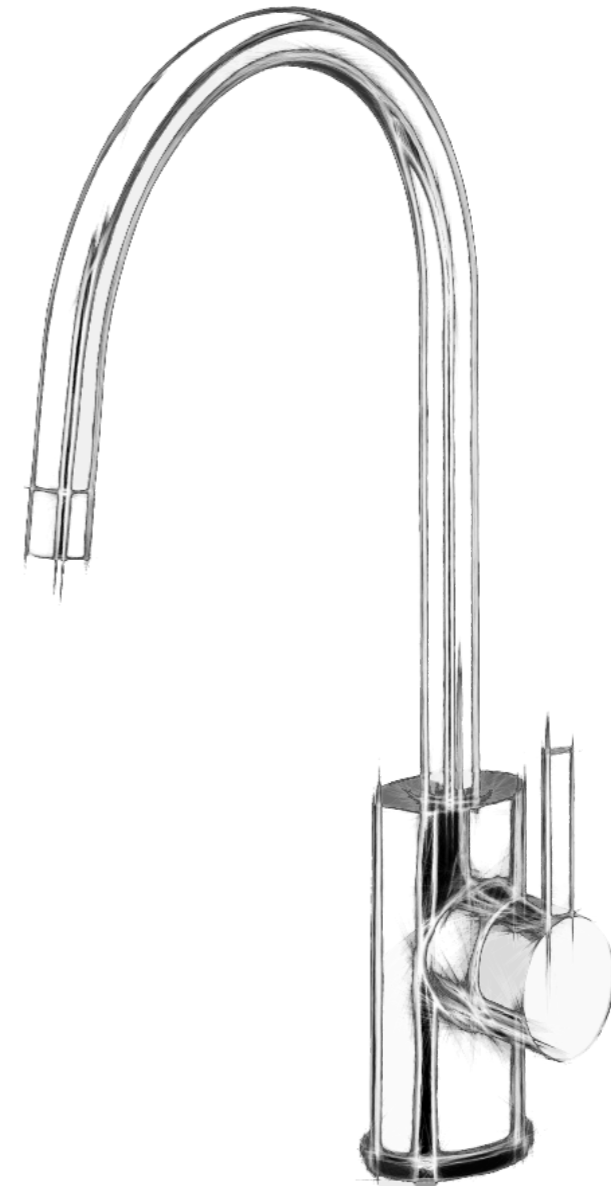

BR 180CR

Specifiche / specifications

BR 180CR
Miscelatore lavello monoforo canna tonda orientabile
One-hole sink mixer with round swivelling spout

Finiture / finishes

CR
Cromo
Chrome plated

Stick

Innovazione.