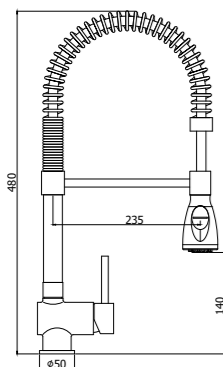

Finiture / finishes