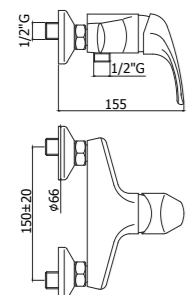

ND 071-075CR
Miscelatore lavabo con/*senza* scarico
Wash basin mixer with/*without* pop up
waste