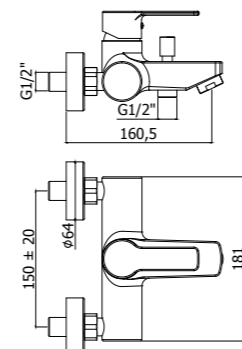

RED 071CR120
Miscelatore lavabo con prolunga 125 mm
Wash basin mixer with extension 125 mm

ZPR 0125CR
Prolunga 125 mm per art. 071CR120
Extension 125 mm for art. 071CR120

Specifiche / specifications

RED 131-135CR
 Miscelatore bidet con/*senza* scarico
 Bidet mixer with/*without* pop up waste