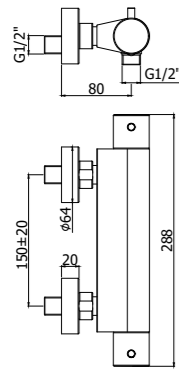

LIQ 169CR
Miscelatore termostatico doccia attacco
1/2" x 1/2" con deviatore
Thermostatic shower mixer 1/2" x 1/2"
connection with diverter

Specifiche / specifications

LIQ 468CR COULD TOUCH
 Miscelatore termostatico doccia attacco 1/2" *senza* set doccia
 Thermostatic shower mixer 1/2" connection *without* shower kit