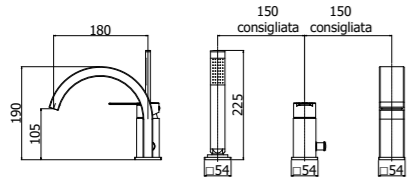

WS 168-168DCR
Miscelatore doccia attacco 1/2" con/senza set doccia
Shower mixer 1/2" connection with/without shower set