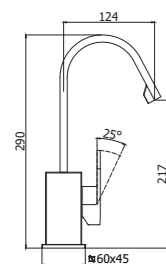

Specifiche / specifications

EF 878-877CR
 Miscelatore lavabo canna piatta orientabile
 con/senza scarico
 Wash basin mixer with rectangular swivel
 spout with/without pop up waste

EF 838-837CR
 Miscelatore bidet canna piatta orientabile
 con/senza scarico
 Bidet mixer with rectangular swivel spout
 with/without pop up waste