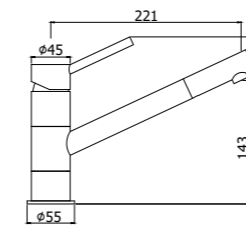

BI 182CR
Miscelatore lavello monoforo con canna orientabile
One-hole sink mixer with swivelling spout