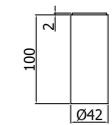

LIG 071-075CR
Miscelatore lavabo con/senza scarico
Wash basin mixer with/without pop up
waste