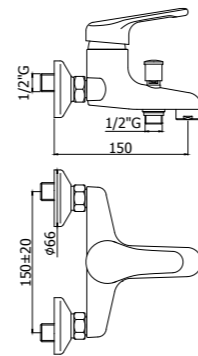

Specifiche / specifications