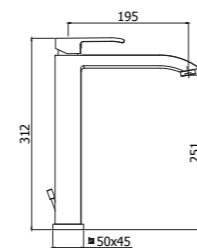

Specifiche / specifications

LES 061-065CR
Miscelatore lavabo a cascata
con/**senza** scarico
Waterfall basin mixer
with/**without** pop up waste