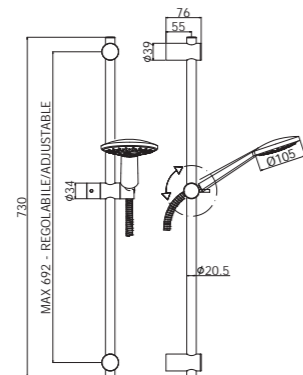

Specifiche / specifications