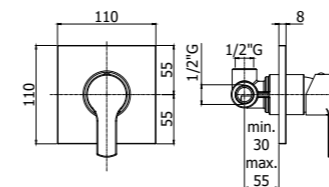

Specifiche / specifications