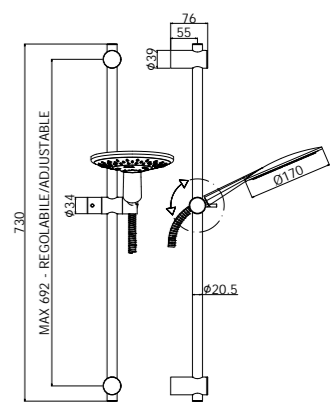

Specifiche / specifications