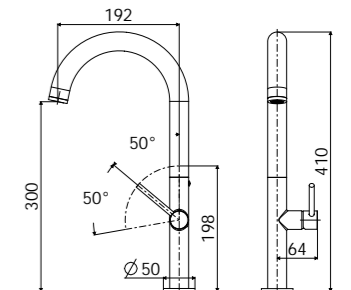

CH 179CR
Miscelatore lavello "Professional" con doccia estraibile (2 getti) e canna orientabile
One-hole "Professional" sink mixer with pull-out hand-shower (two-spray) and swivelling spout