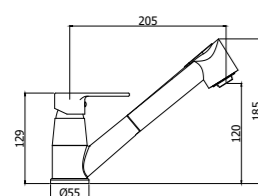

RED 179CR
Miscelatore lavello "Professional" con doccia estraibile (2 getti) e canna orientabile
One-hole "Professional" sink mixer with pull-out hand-shower (two-spray) and swivelling spout