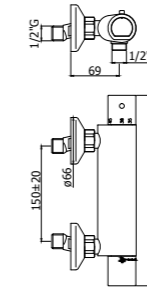

Specifiche / specifications

Finiture / finishes

Specifiche / specifications

Finiture / finishes