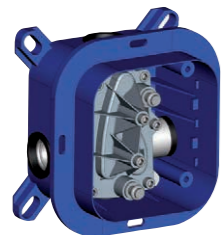

Accessori / accessories

PBOX 001
Set incasso universale per miscelatori doccia
Universal Concealed Box for mixers