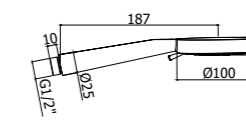

ZDOC 085CR LANCE
Doccia Lance (monogetto) in ABS
Ø105 mm
Lance (single-spray) ABS hand-
shower Ø105 mm