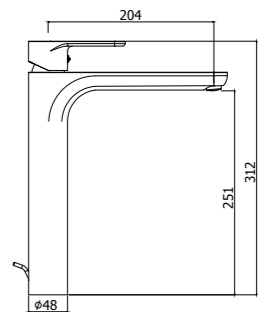

Specifiche / specifications

GR 105-106CR70
Miscelatore incasso con bocca erogazione
a muro 178 mm / 248 mm
Concealed wash basin mixer with wall spout
178 mm / 248 mm