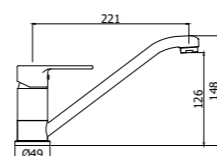

RED 181CR
Miscelatore lavello monoforo con canna small orientabile
One-hole sink mixer with small swivelling spout