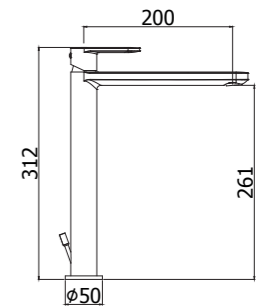

CA 105-104-106CR
Miscelatore incasso con bocca erogazione
a muro 200 mm / 150 mm / 240 mm
Concealed wash basin mixer with wall spout
200 mm / 150 mm / 240 mm