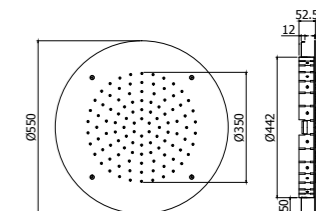

ZSOF 304CR LAS VEGAS
Soffione ad incasso "Tondo" in metallo, anticalcare - Ø 550 mm
"Round" concealed ceiling metal shower head, antiscalc system - Ø 550 mm