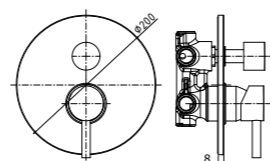

SK 105-104-106CR70
Miscelatore incasso con bocca erogazione
a muro 178 mm / 123 mm / 248 mm
Concealed wash basin mixer with wall spout
178 mm / 123 mm / 248 mm