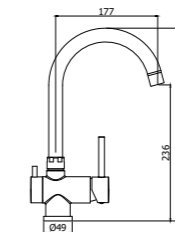

SK 177CR
Miscelatore lavello "Professional" con doccetta bombata 2 getti
One-hole sink mixer "Professional" with two-spray round hand-shower