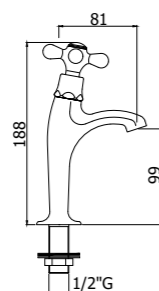

Specifiche / specifications

IRV 090CR
Rubinetto lavabo 1/2"
1/2" wash basin tap

IRV 095CR
Rubinetto lavabo 1/2" corpo alto
1/2" wash basin tap with tall body

IRV 116CR
Batteria bidet
Three-hole bidet mixer