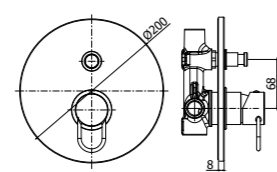

JK 071CR

^ JK 081CR

JK 071NO >

< JK 032NO

JK 105CR70 ^

Specifiche / specifications

JK 010-011CR
 Miscelatore incasso doccia / Piastra
 Ø116 e 110 mm
 Concealed shower mixer / Wall plate
 Ø116 and 110 mm

JK 015CR
 Miscelatore incasso doccia (2 uscite)
 con deviatore a pulsante
 Concealed shower mixer (2 outlets)
 with push diverter