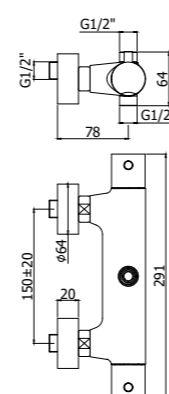

LIQ 169CR
Miscelatore termostatico doccia attacco
1/2" x 1/2" con deviatore
Thermostatic shower mixer 1/2" x 1/2"
connection with diverter

Specifiche / specifications

LIQ 468CR COULD TOUCH
 Miscelatore termostatico doccia attacco 1/2" *senza* set doccia
 Thermostatic shower mixer 1/2" connection *without* shower kit