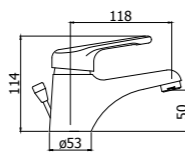

NT 081-085CR
Miscelatore lavabo con bocca prolungata
con/*senza* scarico
Wash basin mixer with long spout with/
without pop up waste