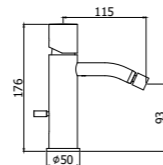

Specifiche / specifications

Accessori / accessories

*
Da abbinare solo con
TI BOX010 - TI BOX015
To be completed only with
TI BOX010 - TI BOX015

*
Da abbinare solo con
PBOX 001
To be completed only with
PBOX 001

*
Da abbinare solo con
PBOX 001
To be completed only with
PBOX 001

Finiture / finishes