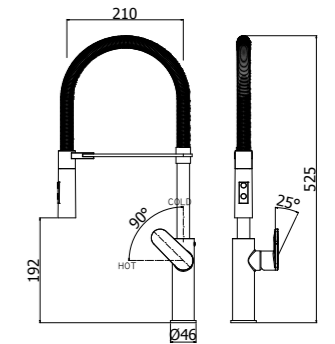

Finiture / finishes