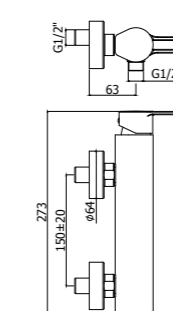

RIN 131-135CR
Miscelatore bidet con/senza scarico
Bidet mixer with/without pop up waste