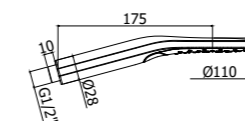

ZDOC 118CR LUNA
Doccia Luna (3 getti) in ABS
Luna (three spray-functions) ABS
hand-shower