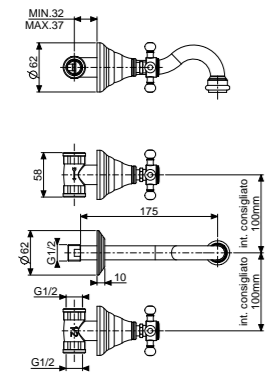

FBLV 055CR

^ FBLV 023CR

FBLV 003CR >

^ FBLV 055BR

^ FBLV 055RM

FBLV 055CR >

Specifiche / specifications

FBLV 003-008CR
Batteria lavabo incasso con bocca a muro
175 / 245 mm
Three-hole concealed wash basin mixer
with wall spout 175 / 245 mm