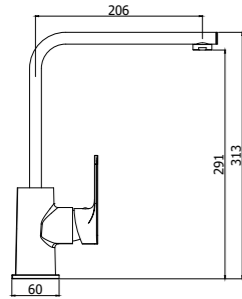

SY 181CR
Miscelatore lavello monoforo con canna
tonda orientabile
One-hole sink mixer with round swivelling
spout