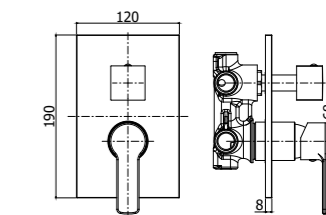

Accessori / accessories

*
Da abbinare solo con
RIN BOX010 - RIN BOX015
To be completed only with
RIN BOX010 - RIN BOX015

*
Da abbinare solo con
PBOX 001
To be completed only with
PBOX 001

*
Da abbinare solo con
PBOX 001
To be completed only with
PBOX 001

Finiture / finishes

Specifiche / specifications