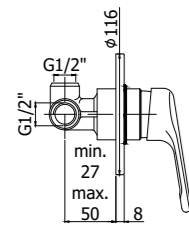

The essential but pleasant line creates a timeless product. The classic shapes of this tap are still very popular today in different types of settings.

NT 075CR

Specifiche / specifications

NT 010CR
Miscelatore incasso doccia
Concealed shower mixer