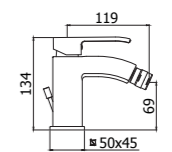

Specifiche / specifications