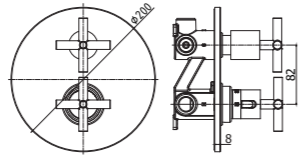

Finiture / finishes