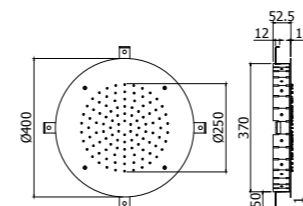

ZSOF 303CR LOS ANGELES
Soffione ad incasso "Tondo" in metallo, anticalcare - Ø 400 mm
"Round" concealed ceiling metal shower head, antiscalc system - Ø 400 mm