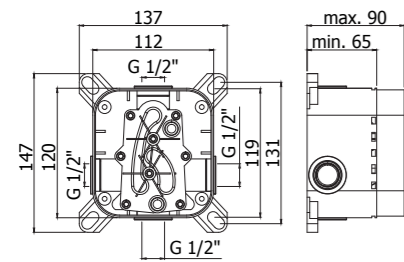

*
Da abbinare solo con
BR BOX010 - BR BOX015
To be completed only with
BR BOX010 - BR BOX015