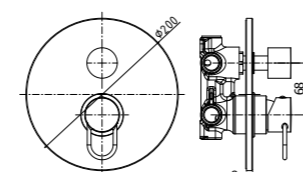

Specifiche / specifications

JK 006-007CR70
Miscelatore incasso con bocca erogazione
a muro 175 mm / 245 mm
Concealed two-hole basin mixer with wall
spout 175 mm / 245 mm