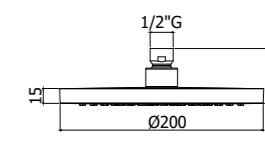

ZSOF 115CR PANDA
Soffione "Panda" in ABS, anticalcare Ø 200 mm
"Panda" ABS shower head, antiscalare system Ø 200 mm