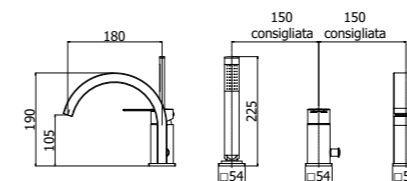

Specifiche / specifications

RIN 168-168DCR
Miscelatore doccia attacco 1/2\"/>