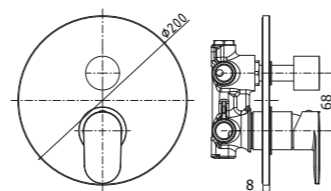

Specifiche / specifications

CA 168-168DCR
Miscelatore doccia con/senza set doccia
Wall mounted shower mixer with/without
shower set