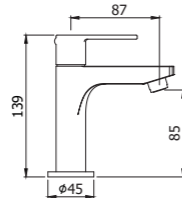

Specifiche / specifications

Accessori / accessories

*
Da abbinare solo con
RED BOX010 - RED BOX015
To be completed only with
RED BOX010 - RED BOX015

*
Da abbinare solo con
PBOX 001
To be completed only with
PBOX 001

*
Da abbinare solo con
PBOX 001
To be completed only with
PBOX 001

Finiture / finishes