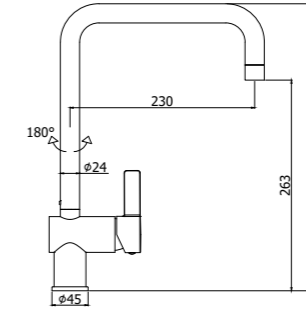

RO 980CR
Miscelatore lavello monoforo con canna orientabile
One-hole sink mixer with swivelling spout