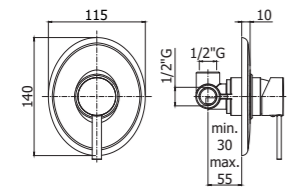

Specifiche / specifications

BR 015CR
Miscelatore incasso doccia con deviatore
Concealed shower mixer with diverter