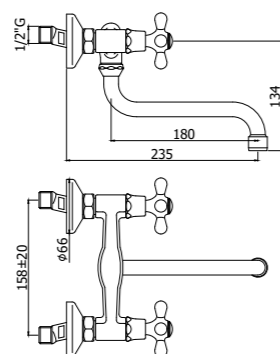

Finiture / finishes