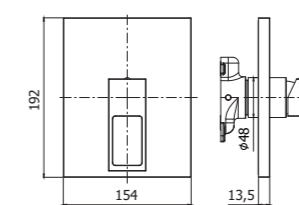

*
Da abbinare
solo con PBOX 001
To be completed
only with PBOX 001