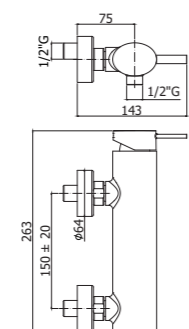

Specifiche / specifications

BR 071-075CR
Miscelatore lavabo con/senza scarico
Wash basin mixer with/without pop up
waste