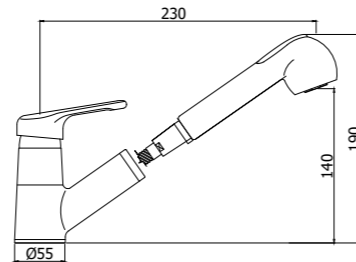

NT 185CR
Miscelatore lavello con doccia estraibile (2 getti) e canna orientabile
One-hole sink mixer with pull-out hand-shower (two-spray) and swivelling spout