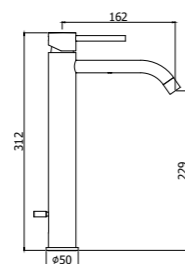

LIG 081-085CR
Miscelatore lavabo prolungato con/senza
scarico
Tall wash basin mixer with/without pop up
waste

LIG 078-077CR
Miscelatore lavabo con canna orientabile
con/senza scarico
Wash basin mixer with swivelling spout
with/without pop up waste