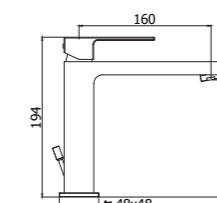

Specifiche / specifications

EL 081-085CR
Miscelatore lavabo prolungato con/senza scarico
Tall wash basin mixer with/without pop up waste