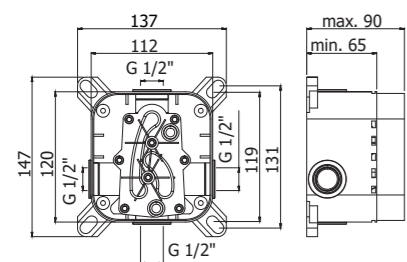

*
Da abbinare solo con
NT BOX010 - NT BOX015
To be completed only with
NT BOX010 - NT BOX015