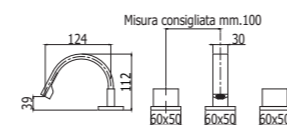

Specifiche / specifications

Accessori / accessories

* Da abbinare solo con LES BOX010 - LES BOX015
To be completed only with LES BOX010 - LES BOX015

* Da abbinare solo con PBOX 001
To be completed only with PBOX 001

* Da abbinare solo con PBOX 001
To be completed only with PBOX 001

Finiture / finishes