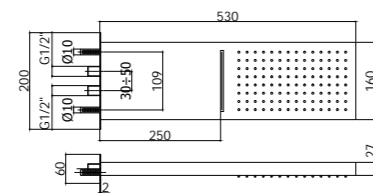

ZSOF 099CR CASCADE
Soffione "Cascade" (2 getti) in metallo, anticalcare - 530x160 mm
(2-spray) "Cascade" metal shower head, antiscaling system - 530x160 mm