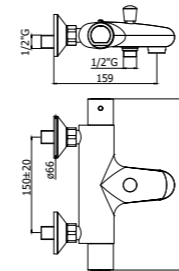

EQS 168-168DCR
Miscelatore termostatico doccia attacco 1/2" con *senza* set doccia
Thermostatic shower mixer 1/2" connection with *without* shower kit