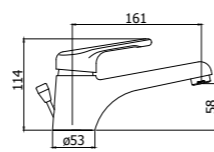

Specifiche / specifications