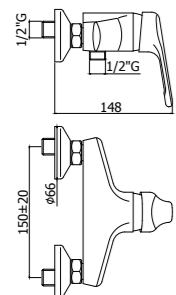

NT 071-075CR
Miscelatore lavabo con/*senza* scarico
Wash basin mixer with/*without* pop up waste