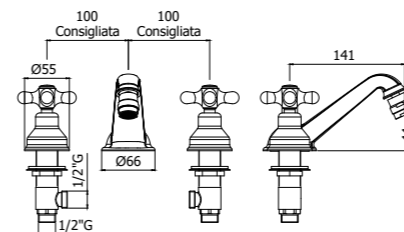

IRV 118CR
Batteria bidet con bocca erogazione e scarico
Three-hole bidet mixer with spout and pop up waste

Finiture / finishes