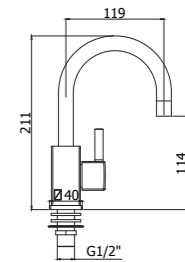

LEA 838-837CR
Miscelatore bidet canna piatta
orientabile con/**senza** scarico
Bidet mixer with rectangular swivel spout
with/**without** pop up waste

LEA 091
Rubinetto lavabo canna orientabile, con
vitone ceramico
Basin tap with swivelling spout and ceramic
disk valve