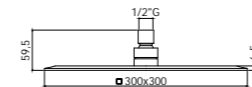

ZSOF 096CR ZANZIBAR
Soffione "Zanzibar" in metallo, anticalcare, non ispezionabile - 300x300 mm
"Zanzibar" metal shower head, antiscaling system, not inspectable - 300x300 mm