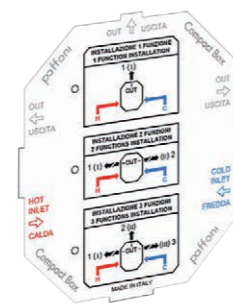

DESIGN SET ESTERNO EXTERNAL SET

- Piastra:
• tonda o quadra
Manopola:
• tonda o quadra
Wall plate:
• round or square
Handle:
• round or square

**BASE PER COMPACT BOX
BASE FOR COMPACT BOX**

- Set incasso universale per miscelatori e termostatici compact
- 1, 2 o 3 uscite
- Attacchi da 1/2\"/>
- Universal concealed set for compact mixers and thermostatic mixers
- 1, 2 or 3 outlets
- 1/2\"/>