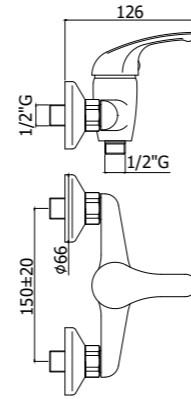

APM3 075CR

Specifiche / specifications

APM3 010CR
Miscelatore incasso doccia
Concealed shower mixer

APM3 022-023CR
Miscelatore vasca con/senza set doccia
Bath/shower mixer with/without shower set

APM3 168-168DCR
Miscelatore doccia con/senza set doccia
Wall mounted shower mixer with/without shower set