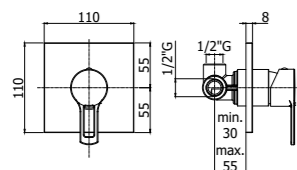

Specifiche / specifications

RIN 015CR
Miscelatore incasso doccia con deviatore
Concealed shower mixer with diverter