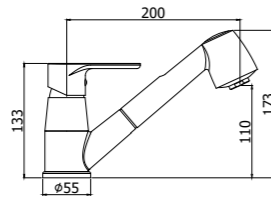

GR 180CR

Specifiche / specifications

GR 180CR
 Miscelatore lavello monoforo con canna tubo orientabile
 One-hole sink mixer with tube swivelling spout

GR 183CR
 Miscelatore lavello con doccia estraibile (2 getti) e canna tubo orientabile
 One-hole sink mixer with pull-out hand-shower (two-spray) and swivelling spout