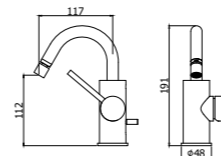

LIG 938-937CR
Miscelatore bidet con canna orientabile
con/senza scarico
Bidet mixer with swivelling spout with/
without pop up waste