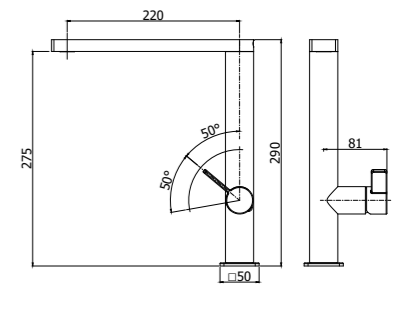

RO 987CR
Miscelatore lavello monoforo con canna orientabile
One-hole sink mixer with swivelling spout