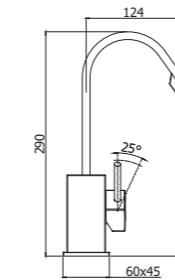

LEA 838-837CR
Miscelatore bidet canna piatta
orientabile con/**senza** scarico
Bidet mixer with rectangular swivel spout
with/**without** pop up waste

LEA 091
Rubinetto lavabo canna orientabile, con
vitone ceramico
Basin tap with swivelling spout and ceramic
disk valve