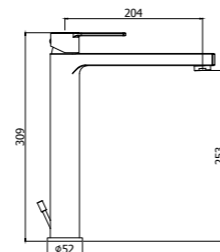

Finiture / finishes