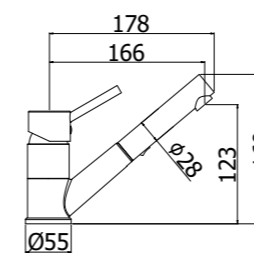

BI 183CR
Miscelatore lavello monoforo con doccia estraibile (2 getti) e canna orientabile
One-hole sink mixer with pull out hand-shower (two-spray) and swivelling spout