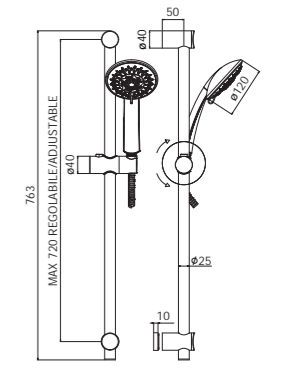

Specifiche / specifications