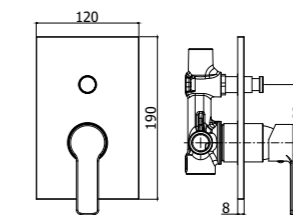

Accessori / accessories

*
Da abbinare solo con
RIN BOX010 - RIN BOX015
To be completed only with
RIN BOX010 - RIN BOX015

*
Da abbinare solo con
PBOX 001
To be completed only with
PBOX 001

*
Da abbinare solo con
PBOX 001
To be completed only with
PBOX 001

Finiture / finishes

Specifiche / specifications