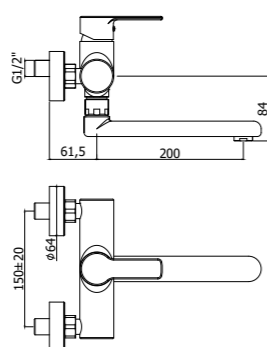

Specifiche / specifications

Finiture / finishes