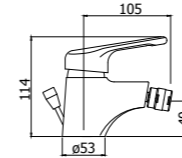

NT 071-081-131CR
con attacco catenella
with chain holder