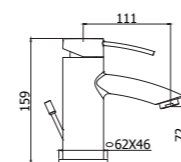

BR 138-137CR
Miscelatore bidet canna tonda
orientabile con/senza scarico
Bidet mixer round swivel spout with/
without pop up waste