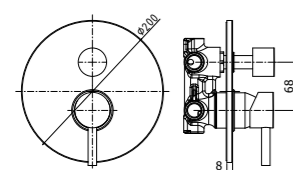

SK 006-007CR70
Miscelatore incasso con bocca erogazione
a muro 175 mm / 245 mm
Concealed two-hole basin mixer with wall
spout 175 mm / 245 mm