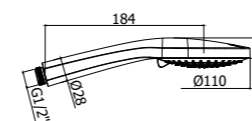

ZDOC 122CR SOFIA
Doccia Sofia (2 getti) in ABS
Sofia (two spray-functions) ABS
hand-shower