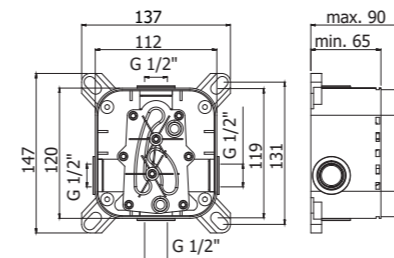

*
Da abbinare solo con
DU BOX010 - DU BOX015
To be completed only with
DU BOX010 - DU BOX015