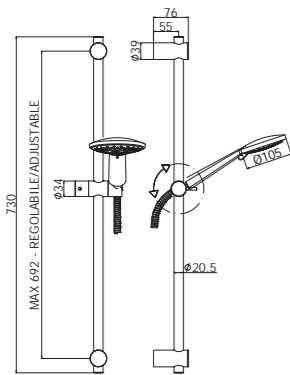

Specifiche / specifications