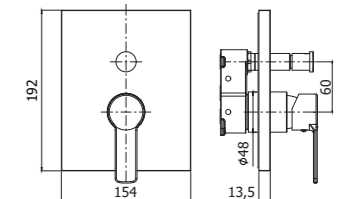

*
Da abbinare solo con
PBOX 001
To be completed only with
PBOX 001

Finiture / finishes