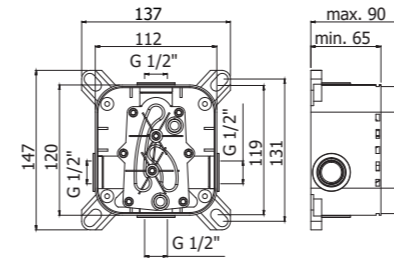

*
Da abbinare solo con
RED BOX010 - RED BOX015
To be completed only with
RED BOX010 - RED BOX015