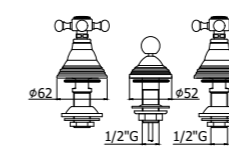

FBLV 131-135CR
Monoforo bidet con/senza scarico
One-hole bidet mixer with/without
pop up waste