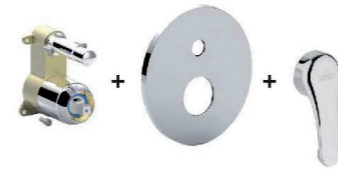

NT BOX015CR
Set esterno miscelatore incasso
doccia con deviatore
External set for concealed shower
mixer with diverter