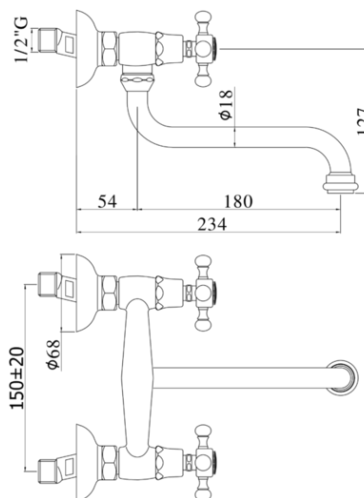

belinda-melissa

DESCRIZIONE | DESCRIPTION

- Gruppo lavello a muro con canna orientabile completo di:
 - aeratore M22x1
 - set 2 eccentrici 1/2"x3/4"G e rosoni
- Wall sink mixer bridge model with swivelling spout complete with:
 - aerator M22x1
 - set of 2 S-wall-unions 1/2"x3/4"G and wall-plates

ARTICOLO | ARTICLE

FBLV 161..

- con canna "S" - Ø18x180mm
- with "S" spout - Ø18x180mm

FINITURE | FINISHES

FBLV 161..

- CR - Cromo | Chrome
- CO - Cromo + gold finish | Chrome + gold finish
- BR - Bronzato | Bronze
- RM - Ramato | Copper