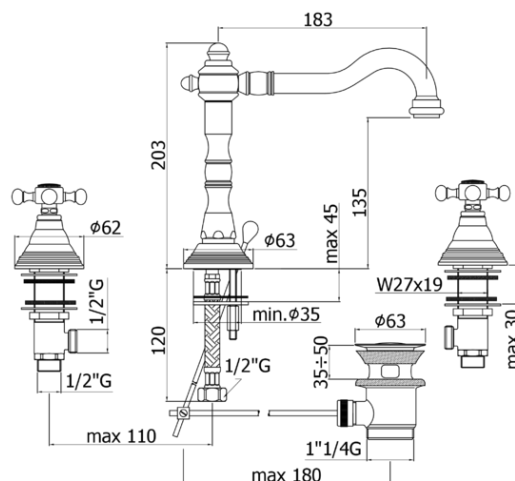

belinda-melissa

DESCRIZIONE | DESCRIPTION

- Batteria lavabo con canna orientabile completa di:
- aeratore M22x1
- set 2 flessibili inox 1/2" G
- 3-hole wash basin mixer with swivelling spout complete with:
- aerator M22x1
- set of 2 stainless steel hoses 1/2" G

ARTICOLO | ARTICLE

FBLV 055..

- con scarico automatico 1"1/4G
- with 1"1/4G pop up waste

FBLV 052..

- senza scarico
- without pop up waste

FINITURE | FINISHES

FBLV 055..

- CR - Cromo | Chrome
- CO - Cromo + gold finish | Chrome + gold finish
- BR - Bronzato | Bronze
- RM - Ramato | Copper