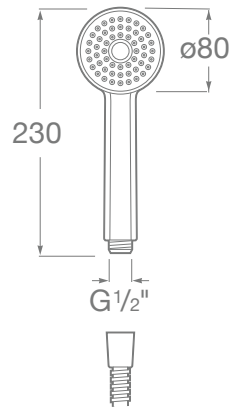

STELLA

80/1. Handshower with Rain function

TECHNICAL DRAWINGS

FEATURES

Diameter (mm): 80

Finish: Chrome

Number of functions: 1

Shape: Circular