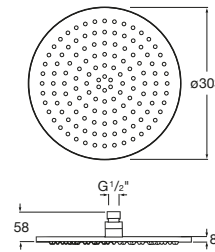

RAINDREAM

Extraslim metallic shower head for ceiling or wall installation. Support kit / arm not included.

DIMENSIONS

Length 300 mm
Width 300 mm

COLOURS AND FINISHES

RG Rose gold

TECHNICAL DRAWINGS

FEATURES

Installation place: Ceiling, Wall

Number of functions: 1

Number of ways: 1

Shower arm: Not included

Shower head diameter (mm): 300

Shower head shape: Circular

Easyclean®

Function types

Function types: Rain

COMPATIBLE WITH

Straight wall arm for shower head

5B0250..0

Straight ceiling arm for shower head

5B0550..0

Raindream

Premium range of extraslim metallic shower-heads for wall or ceiling installation. Its Easyclean system prevents limescale build up.