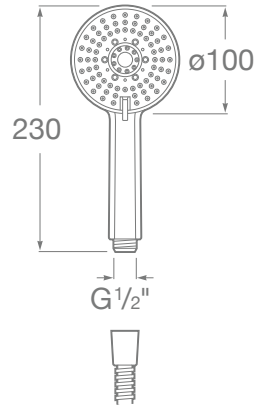

STELLA

Handshower with 3 functions

DIMENSIONS

Length 100 mm
Height 230 mm

COLOURS AND FINISHES

NB Matt Black

TECHNICAL DRAWINGS

FEATURES

Diameter (mm): 100

Number of functions: 3

Shape: Circular

Easyclean®

Function types
Function types: Pulse

Function types
Function types: Rain

Function types
Function types: Tonic

COMPATIBLE WITH

Wall-mounted thermostatic bath-shower mixer with automatic diverter

5A1E18..0

Built-in thermostatic bath-shower mixer (2 ways) with automatic diverter. Includes the built-in subset and the trim plate

5A2K18..0