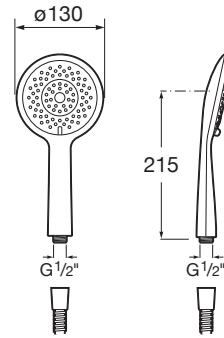

SENSUM

ROUND - Handshower with 4 functions: Rain, NightRain, Tonic and Pulse

TECHNICAL DRAWINGS

FEATURES

Diameter (mm): 130

Number of functions: 4

Shape: Circular

Easyclean ®

Function types
Function types: NightRain

Function types
Function types: Pulse

Function types
Function types: Rain

Function types
Function types: Tonic

COMPATIBLE WITH

800 mm shower slide bar with adjustable handshower bracket

5B0405..0

ROUND - Fixed bracket for hand shower

5B1350..0

Flex 1.70M Anti-Torsion Shower Hose

5B3850..0

Sensum

New multifunction handshower collection, in circular and square designs, with modern and ergonomic lines. These handshowers include advanced features that help you save water while providing a comfortable experience.