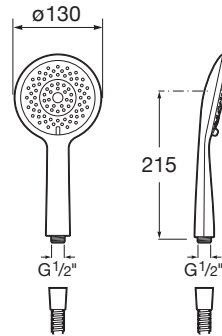

SENSUM

ROUND - Handshower with 4 functions: Rain, NightRain, Tonic and Pulse

TECHNICAL DRAWINGS

FEATURES

Diameter (mm): 130

Finish: Chrome

Number of functions: 4

Shape: Circular