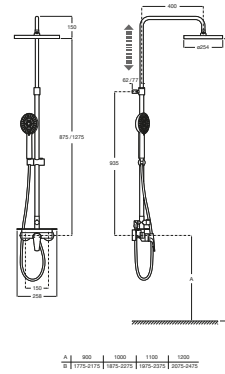

EVEN

Single-lever mixer shower column with adaptable shelf

TECHNICAL DRAWINGS

FEATURES

- Application place: Shower
- Finish: Chrome
- Flexible supply hoses included
- Handle position: Top
- Installation type: Wall-mounted

Evershine

SoftTurn®

INCLUDES

Shower head for ceiling or wall installation. Support kit / arm not included.

5B2250C00

Adaptable shelf

5B4961TP0

100/3. Handshower with 3 functions: Rain, Tonic and Pulse

5B1B03C00

1.75 m. anti-torsion shower hose in satin PVC

5B2116C00

Even

New shower columns featuring advanced materials that include thermostatic mixer, multifunction handshower and a big showerhead available in round and rectangular versions.