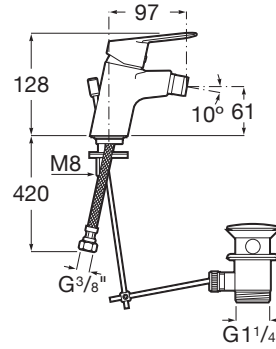

ALFA

Bidet mixer with pop-up waste

TECHNICAL DRAWINGS

FEATURES

- Application place: Bidet
- Faucet type: Single-lever
- Finish: Chrome
- Flexible supply hoses included
- Flow rate (l/min - 3 bar): 11
- Installation type: Deck-mounted
- Waste type: Pop-up waste
- Water and energy saving
- Water connection thread: 3/8"

Evershine

SoftTurn®

Alfa

The shape of water. Slanted and slightly forward-tilted line that generates a sense of movement in the spout of the Alfa faucet. A proposal with a defined personality and a sustainable design that adapts to any modern bathroom.