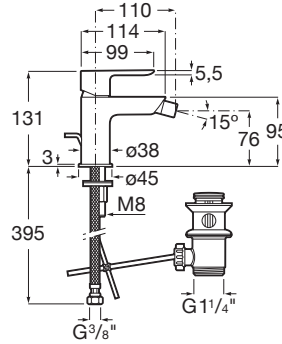

CALA

Single lever bidet mixer with pop-up waste

TECHNICAL DRAWINGS

FEATURES

- Application place: Bidet
- Faucet type: Single-lever
- Finish: Chrome
- Flexible supply hoses included
- Installation type: Deck-mounted
- Waste type: Pop-up waste
- Water connection thread: 3/8"

Evershine

SoftTurn®

Cala

A cylindrical and slim body of only 38 mm and a flat rectangular handle, in perfect harmony with the shape of the spout, are the essence of Cala's design. The ultimate blend of visual elements to create the best proportion and style.