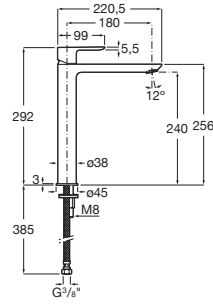

CALA

Basin mixer, smooth body. XL-Size

TECHNICAL DRAWINGS

FEATURES

- Application place: Basin
- Faucet type: Single-lever
- Finish: Chrome
- Flexible supply hoses included
- Installation type: Deck-mounted
- Waste not included
- Waste type: Waste not included
- Water and energy saving
- Water connection thread: 3/8"

## COMPATIBLE WITH

Click-clack universal waste.  
Chromed plug Ø 65

505401000

Click-clack universal waste.  
Vitreous plug Ø 65

505401100

## Cala

A cylindrical and slim body of only 38 mm and a flat rectangular handle, in perfect harmony with the shape of the spout, are the essence of Cala's design. The ultimate blend of visual elements to create the best proportion and style.