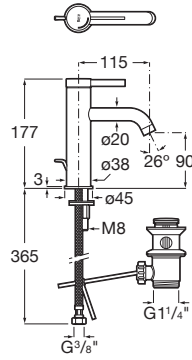

ONA

Basin mixer with pop-up waste, Cold Start

TECHNICAL DRAWINGS

FEATURES

- Application place: Basin
- Cold water position in the center
- Faucet type: Single-lever
- Finish: Chrome
- Flexible supply hoses included
- Handle position: Top
- Installation type: Deck-mounted
- Pop-up waste
- Waste type: Pop-up waste
- Water and energy saving
- Water connection thread: 3/8"