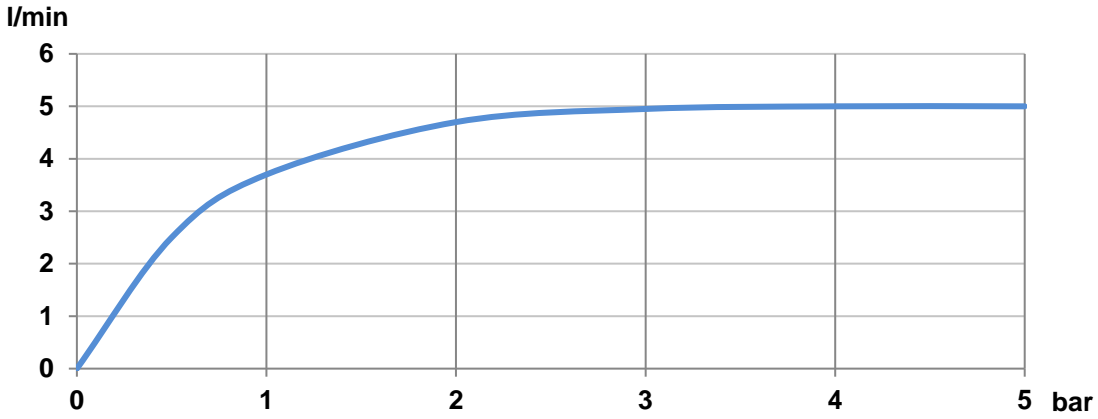

ONA

Basin mixer with pop-up waste, Cold Start

TECHNICAL DRAWINGS

FEATURES

- Application place: Basin
- Cold water position in the center
- Faucet type: Single-lever
- Finish: Chrome
- Flexible supply hoses included
- Handle position: Top
- Installation type: Deck-mounted
- Pop-up waste
- Waste type: Pop-up waste
- Water and energy saving
- Water connection thread: 3/8"

Evershine

SoftTurn®

WATER-FLOW CHART

Ona

Simple as nature. Ona pays homage to the diverse shapes of nature from our native Mediterranean. It is functional without ever appearing cold, with crisp aesthetics that follow the inherent warmth of the natural environment, made for those who enjoy the power of silent landscapes