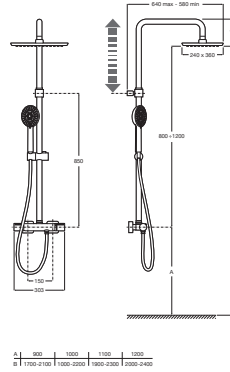

EVEN-T

SQUARE - Thermostatic shower column

TECHNICAL DRAWINGS

FEATURES

- Finish: Chrome
- Flexible hose length (m): 1.75
- Handset: Included
- Installation type: Wall-mounted
- Mixer type: Thermostatic
- Number of water outlets: 2
- Shower flexible hose included
- Showerhead shape: Rectangular
- Suitable for: Shower
- Valve: Included

EverShine®

Handset functions
Handset functions: Pulse

Handset functions
Handset functions: Rain

Handset functions
Handset functions: Softy

Showerhead functions

Showerhead functions: Rain

INCLUDES

Rain shower head for ceiling or wall installation. Support kit / arm not included.

5B3050C00

100/3. Handshower with 3 functions: Rain, Tonic and Pulse

5B1B03C00

Even-T

New shower columns featuring advanced materials that include thermostatic mixer, multifunction handshower and a big showerhead available in round and rectangular versions.