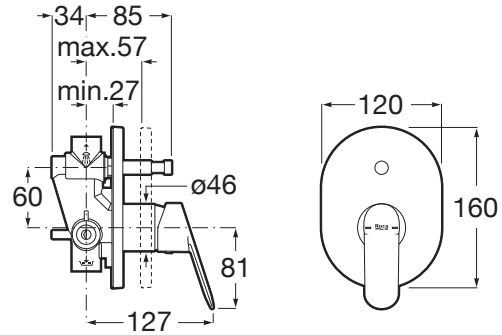

ALFA

Built-in bath-shower mixer with automatic diverter and 2 outlets

TECHNICAL DRAWINGS

FEATURES

- Application: Bath, Shower
- Diverter: Automatic
- Faucet type: Single-lever
- Finish: Chrome
- Flow rate (l/min - 3 bar): 20
- Installation type: Built-in
- Water connection diameter: 1/2"