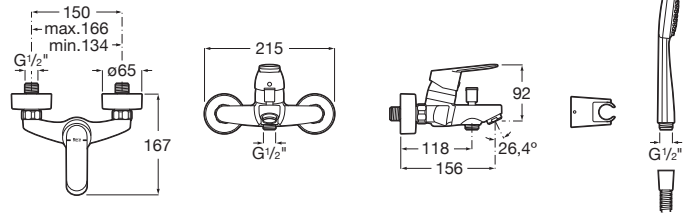

ALFA

Wall-mounted bath-shower mixer with automatic diverter, handshower, 1,70 m flexible hose and swivel wall bracket

TECHNICAL DRAWINGS

FEATURES

- Application place: Bathtub
- Diverter: Automatic
- Excentrics included
- Faucet type: Single-lever
- Finish: Chrome
- Flow rate (l/min - 3 bar): 20
- Installation type: Wall-mounted
- Type of cartridge: Ceramic
- Water connection thread: 1/2"

Evershine

SoftTurn®

INCLUDES

80/1. Handshower with Rain function

5B9103C00

Swivel chromed bracket for hand shower

5B5350C00

1.70 m. anti-torsion metallic shower hose

5B2716C00

Alfa

The shape of water. Slanted and slightly forward-tilted line that generates a sense of movement in the spout of the Alfa faucet. A proposal with a defined personality and a sustainable design that adapts to any modern bathroom.