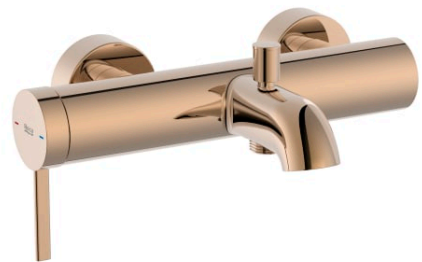

ONA

Wall-mounted bath-shower mixer with automatic diverter

TECHNICAL DRAWINGS

FEATURES

- Application place: Bathtub
- Faucet type: Single-lever
- Flexible supply hoses included
- Flow rate (l/min - 3 bar): 20
- Installation type: Wall-mounted
- Water connection thread: 1/2"

Evershine

SoftTurn®

COMPATIBLE WITH

Handshower with 3 functions

5B1B03..0

100/3. Handshower with 3 functions: Rain, Tonic and Pulse

5B1B03C00

Shower set with Stella 100/3 handshower, adjustable handshower bracket and flexible hose

5B1C03C00

ROUND - Fixed bracket for hand shower

5B1350..0

ROUND - Fixed chromed bracket for hand shower

5B1350C00

1.75 m universal anti-torsion satin flexible PVC

5B2116..0

1.75 m. anti-torsion shower hose in satin PVC

5B2116C00

Ona

Simple as nature. Ona pays homage to the diverse shapes of nature from our native Mediterranean. It is functional without ever appearing cold, with crisp aesthetics that follow the inherent warmth of the natural environment, made for those who enjoy the power of silent landscapes