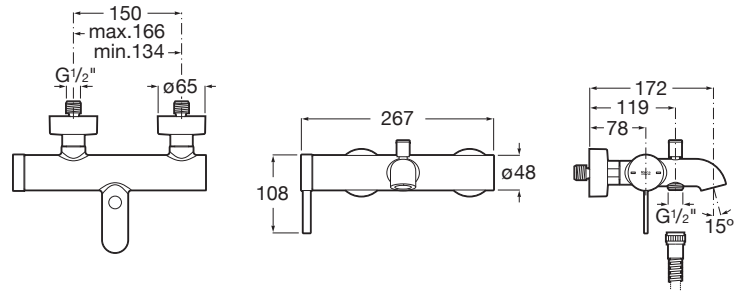

ONA

Wall-mounted bath-shower mixer with automatic diverter

TECHNICAL DRAWINGS

FEATURES

- Application place: Bathtub
- Faucet type: Single-lever
- Flexible supply hoses included
- Flow rate (l/min - 3 bar): 20
- Installation type: Wall-mounted
- Water connection thread: 1/2"

Evershine

SoftTurn®

COMPATIBLE WITH

Handshower with 3 functions

5B1B03..0

100/3. Handshower with 3 functions: Rain, Tonic and Pulse

5B1B03C00

Shower set with Stella 100/3 handshower, adjustable handshower bracket and flexible hose

5B1C03C00

ROUND - Fixed bracket for hand shower

5B1350..0

ROUND - Fixed chromed bracket for hand shower

5B1350C00

1.75 m universal anti-torsion satin flexible PVC

5B2116..0

1.75 m. anti-torsion shower hose in satin PVC