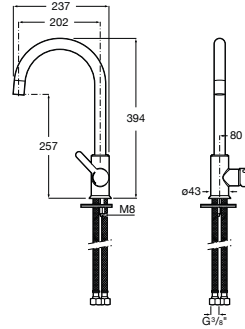

MENCIA

Kitchen sink mixer with swivel spout, Cold Start.  
Black

TECHNICAL DRAWINGS

FEATURES

- Aerator type: Integrated aerator
- Application place: Kitchen sink
- Cold water position in the center
- Faucet type: Single-lever
- Finish: Black
- Flexible supply hoses included
- Handle position: Lateral
- Installation type: Deck-mounted
- Spout position: High
- Swivel spout
- Type of cartridge: Ceramic
- Waste not included
- Water and energy saving
- Water connection thread: 3/8"
- Water flow restrictor