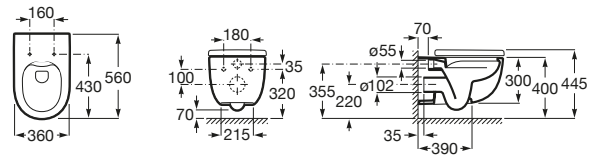

MERIDIAN-N

Vitreous china wall-hung Rimless WC with horizontal outlet (Hidden fixations)

DIMENSIONS

Length	360 mm
Width	560 mm
Height	400 mm

COLOURS AND FINISHES

TECHNICAL DRAWINGS

FEATURES

- Fixing kit: Included
- Flushing system: Washdown
- Installation type: Wall-hung
- Outlet type: Horizontal
- Publication Status
- Roca Rimless®
- Shape: Round

## COMPATIBLE WITH

Soft-closing toilet seat and cover

8012A2..4

Toilet seat and cover

8012A0..4

DUPLO WC with AG valve (110mm cistern) concealed cistern and frame for wall-hung WCs

890090020

BASIC WC COMPACT with AG valve (80mm cistern) concealed cistern and frame for wall-hung WCs

890080120

DUPLO WC COMPACT with AG valve (80mm cistern) concealed cistern and frame for wall-hung WCs

890080020