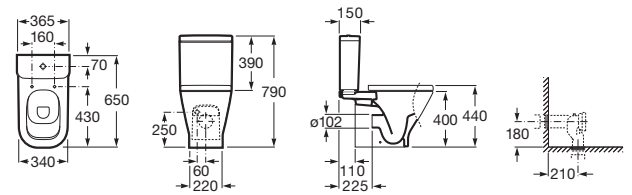

THE GAP

Vitreous china close-coupled WC with horizontal outlet

DIMENSIONS

Length	365 mm
Width	650 mm
Height	790 mm

COLOURS AND FINISHES

TECHNICAL DRAWINGS

FEATURES

Flushing system: Washdown

Installation type: Floor-standing

Long Description: THE GAP P/TRAP WC BOWL BOX ACC.

Outlet type: Horizontal

Publication Status

Shape: Square

COMPATIBLE WITH

Dual flush 4,5/3L WC cistern
complete with bottom inlet