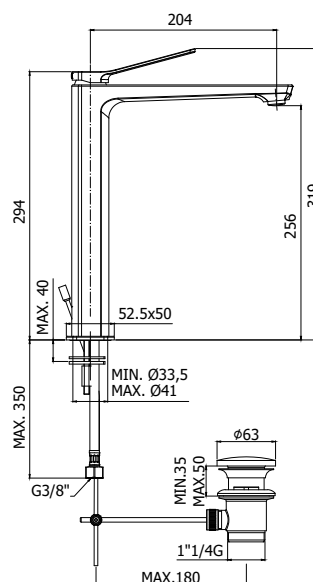

COLLECTION

tilt

PRODUCT IMAGE

TECHNICAL DRAWING

DESCRIPTION

Tall wash basin mixer complete with:

- aerator M24x1
- set of 2 stainless steel hoses 3/8"G

ART.

TI 081 . .
without pop up waste

TI 081K . .
with 1"1/4G Clic-Clac press top waste

TI 085 . .
with 1"1/4G pop up waste

FINISHES

TI
CR - chrome plated
BO - matt white
NO - matt black
ST - steel looking finish

DOCUMENTATION

FLOW DIAGRAM
1

INSTALLATION
INSTRUCTIONS

SPARE PARTS
EXPLODED 1

SPARE PARTS
EXPLODED 2

SPARE PARTS
EXPLODED 3

PRODUCT PAGE

www.paffoni.it