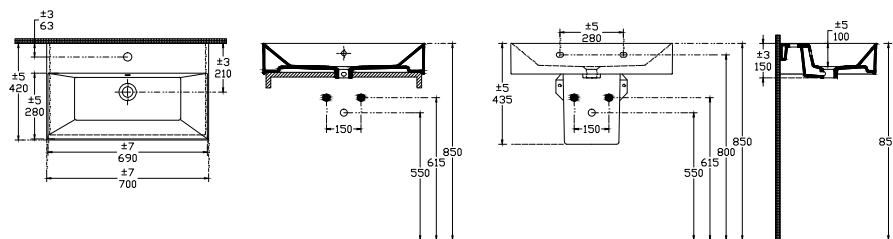

ISVEA

SistemaZ Countertop Washbasin 70cm

Features

With Tap Hole
With Overflow Hole
Suitable For Furniture & Wall Use
Sharp & Slim

Dimensions

420 x 700 mm

Weight

19,1 kg

Product Code

10SF50070

Version

Complementary Products

Plastic Push-Open Ceramic POP-UP
Auxiliary Material (Overflow Hole Ring)
Auxiliary Material (Mounting Kit)

Color

White

Compatible Furniture Products