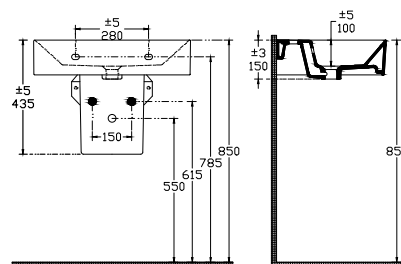

ISVEA

SistemaZ Countertop Wasbasin 60cm

Features

With Tap Hole
With Overflow Hole
Suitable For Furniture & Wall Use
Sharp & Slim

Dimensions

420 x 600 mm

Weight

16 kg

Product Code

10SF50060

Version

Complementary Products

Plastic Push-Open Ceramic POP-UP
Auxiliary Material (Overflow Hole Ring)
Auxiliary Material (Mounting Kit)

Color

White

Compatible Furniture Products