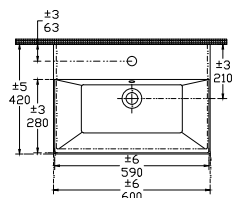

ISVEA

SistemaZ Countertop Wasbasin 60cm

Features

With Tap Hole
With Overflow Hole
Suitable For Furniture & Wall Use
Sharp & Slim

Dimensions

420 x 600 mm

Weight

16 kg