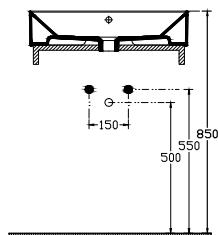

ISVEA

SistemaZ Countertop Wasbasin 60cm

Features

With Tap Hole
With Overflow Hole
Suitable For Furniture & Wall Use
Sharp & Slim

Dimensions

420 x 600 mm

Weight

16 kg

Product Code

10SF50060

Version

Complementary Products

Plastic Push-Open Ceramic POP-UP
Auxiliary Material (Overflow Hole Ring)
Auxiliary Material (Mounting Kit)

Color

White

Compatible Furniture Products