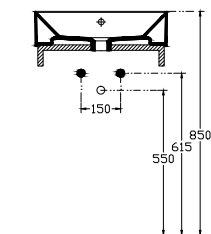

ISVEA

SistemaZ Countertop Washbasin 50cm

Features

With Tap Hole
With Overflow Hole
Suitable For Furniture &
Wall Use Sharp & Slim

Dimensions

420 x 500 mm

Weight

14,4 kg

Product Code

10SF50051

Version

Complementary Products

Plastic Push-Open Ceramic POP-UP
Auxiliary Material (Overflow Hole Ring)
Auxiliary Material (Mounting Kit)

Color

White

Compatible Furniture Products

Pro SistemaZ 51

*The assembly element Included.Furniture is not included in the product content.