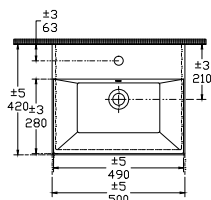

ISVEA

SistemaZ Countertop Washbasin 50cm

Features

With Tap Hole
With Overflow Hole
Suitable For Furniture &
Wall Use Sharp & Slim

Dimensions

420 x 500 mm

Weight

14,4 kg

Product Code

10SF50051

Version

Complementary Products

Plastic Push-Open Ceramic POP-UP
Auxiliary Material (Overflow Hole Ring)
Auxiliary Material (Mounting Kit)

Color

White

Compatible Furniture Products

Pro SistemaZ 51

*The assembly element Included.Furniture is not included in the product content.