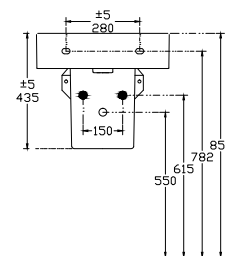

ISVEA

SistemaZ Countertop Washbasin 50cm

Features

With Tap Hole
With Overflow Hole
Suitable For Furniture &
Wall Use Sharp & Slim

Dimensions

420 x 500 mm

Weight

14,4 kg

Product Code

10SF50051

Version

Complementary Products

Plastic Push-Open Ceramic POP-UP
Auxiliary Material (Overflow Hole Ring)
Auxiliary Material (Mounting Kit)

Color

White

Compatible Furniture Products

Pro SistemaZ 51

*The assembly element Included.Furniture is not included in the product content.