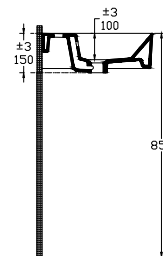

ISVEA

SistemaZ Countertop Washbasin 50cm

Features

With Tap Hole
With Overflow Hole
Suitable For Furniture &
Wall Use Sharp & Slim

Dimensions

420 x 500 mm

Weight

14,4 kg

Product Code

10SF50051

Version

Complementary Products

Plastic Push-Open Ceramic POP-UP
Auxiliary Material (Overflow Hole Ring)
Auxiliary Material (Mounting Kit)

Color

White

Compatible Furniture Products

Pro SistemaZ 51

*The assembly element Included.Furniture is not included in the product content.