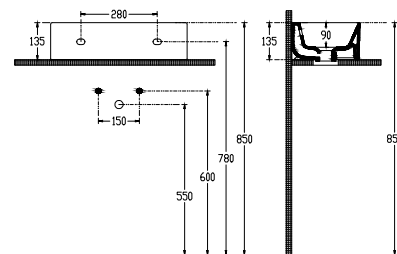

ISVEA

SistemaZ Compacto Washbasin 51cm

Features

With Tap Hole
With Overflow Hole
Suitable For Furniture & Wall Use
Sharp & Slim

Dimensions

250 x 510 mm

Weight

11 kg

Product Code

10SF50050

Version

Complementary Products

Plastic Push-Open Ceramic POP-UP
Auxiliary Material (Overflow Hole Ring)
Auxiliary Material (Mounting Kit)

Color

White

Compatible Furniture Products