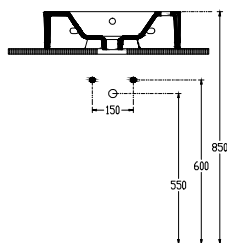

ISVEA

SistemaZ Compacto Washbasin 51cm

Features

With Tap Hole
With Overflow Hole
Suitable For Furniture & Wall Use
Sharp & Slim

Dimensions

250 x 510 mm

Weight

11 kg

Product Code

10SF50050

Version

Complementary Products

Plastic Push-Open Ceramic POP-UP
Auxiliary Material (Overflow Hole Ring)
Auxiliary Material (Mounting Kit)

Color

White

Compatible Furniture Products