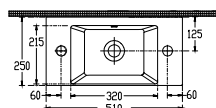

ISVEA

SistemaZ Compacto Washbasin 51cm

Features

With Tap Hole
With Overflow Hole
Suitable For Furniture & Wall Use
Sharp & Slim

Dimensions

250 x 510 mm

Weight

11 kg