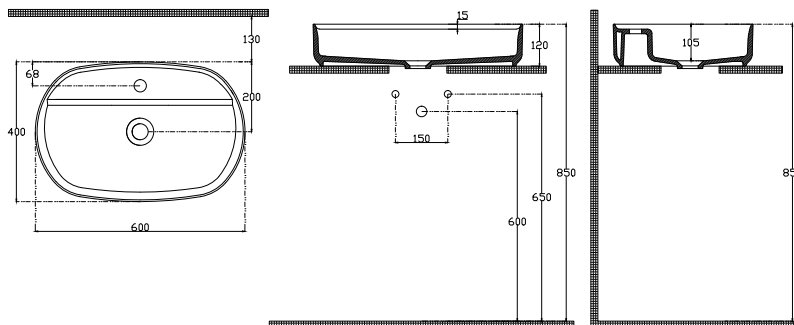

## Infinity Countertop Washbasin 60 cm

### Features

With Tap Hole  
Without Overflow Hole  
Sharp & Slim

### Dimensions

400 x 600 mm

### Weight

11,45 kg