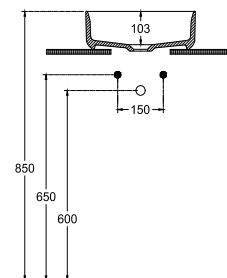

ISVEA

Infinity Countertop Washbasin 50 cm

Features

Without Tap Hole
Without Overflow Hole
Sharp & Slim

Dimensions

360 x 500 mm

Weight

8,95 kg

Product Code

10NF65050

Version

Complementary Products

Plastic Push-Open Ceramic POP-UP

Color

2l - Matte White

2n - Black