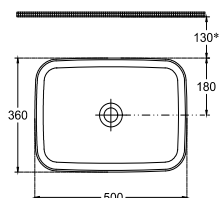

ISVEA

Infinity Countertop Washbasin 50 cm

Features

Without Tap Hole
Without Overflow Hole
Sharp & Slim

Dimensions

360 x 500 mm

Weight

8,95 kg

Product Code

10NF65050

Version

Complementary Products

Plastic Push-Open Ceramic POP-UP

Color

2l - Matte White

2n - Black