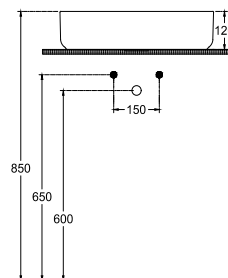

ISVEA

Infinity Countertop Washbasin 50 cm

Features

Without Tap Hole
Without Overflow Hole
Sharp & Slim

Dimensions

360 x 500 mm

Weight

8,95 kg

Product Code

10NF65050

Version

Complementary Products

Plastic Push-Open Ceramic POP-UP

Color

2l - Matte White

2n - Black