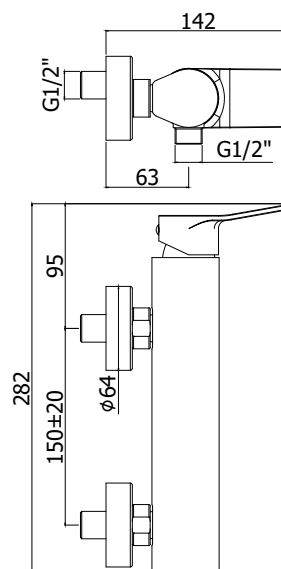

## TECHNICAL DRAWING

## DESCRIPTION

Shower mixer complete with:

- set of 2 S-wall-unions 1/2"x3/4"G and wall-plates