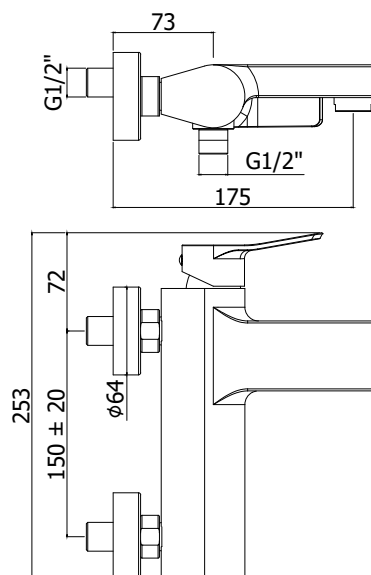

## DESCRIPTION

Bath/shower mixer with diverter complete with:

- aerator M28x1
- set of 2 S-wall-unions 1/2"x3/4"G and wall-plates