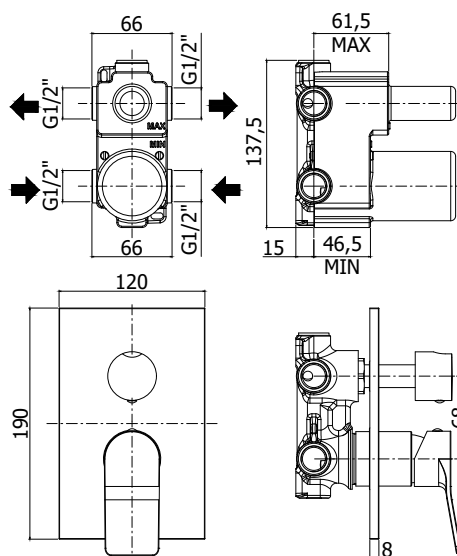

COLLECTION

tilt

PRODUCT IMAGE

TECHNICAL DRAWING

DESCRIPTION

Concealed shower mixer (2 outlets) complete with:

- wall plate 120x190mm
- 1/2"G connections

ART.

TI 018 . .

with diverter cartridge (2 outlets + 1 combined position)

ZPRO 068 . .

Extension with diverter for artt. 018-019

- H30mm

FINISHES

TI

- CR - chrome plated
- CR/M - chrome with stainless steel wall plate
- BO/M - matt white with stainless steel wall plate
- NO/M - matt black with stainless steel wall plate
- ST/M - steel looking with stainless steel wall plate