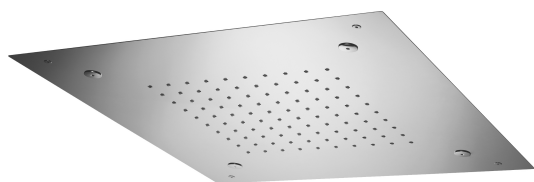

COLLECTION

soffioni - shower heads

PRODUCT IMAGE

TECHNICAL DRAWING

DESCRIPTION

CLEVELAND "Square" concealed ceiling metal shower head:

- antiscaling system

ART.

ZSOF 129

500x500mm

- with NEBULIZER JETS

FINISHES

ZSOF

CR - chrome plated