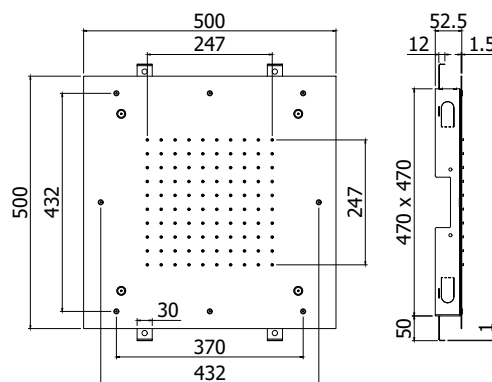

COLLECTION

soffioni - shower heads

PRODUCT IMAGE

TECHNICAL DRAWING

DESCRIPTION

CLEVELAND "Square" concealed ceiling metal shower head:

- antiscaling system

ART.

ZSOF 129

500x500mm

- with NEBULIZER JETS

FINISHES

ZSOF

CR - chrome plated