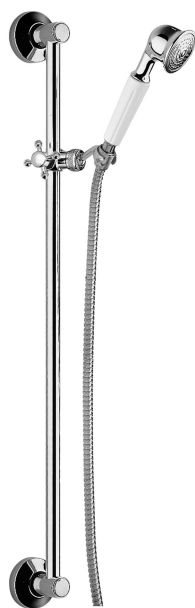

COLLECTION

saliscendi - sliding rails

PRODUCT IMAGE

TECHNICAL DRAWING

DESCRIPTION

KLIPPER sliding rail shower set complete with:

- metal rod $\varnothing 18 \times L.600$ mm
- metal fixed wall bracket
- metal slider bracket

- Iris metal hand shower, single mode, $\varnothing 53$ mm
- double interlock twist-free metal flexible hose 1500 mm with conical nut

ART.

ZSAL 010..

with distance between centres 605 mm

FINISHES

ZSAL

- CR - cromo
- CO - cromo + gold finish
- CC - colore + cromo
- CG - colore + gold finish
- GF - gold finish
- BR - bronzato
- RM - ramato