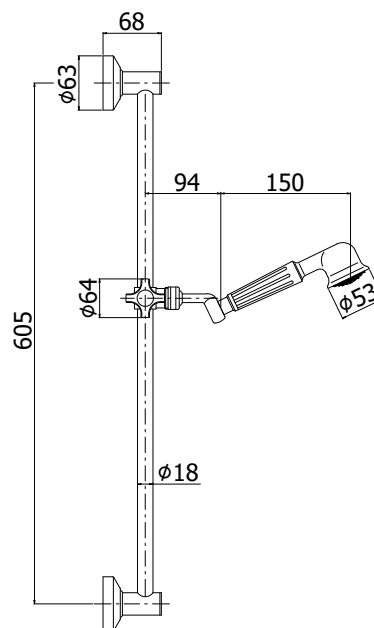

COLLECTION

saliscendi - sliding rails

PRODUCT IMAGE

TECHNICAL DRAWING

DESCRIPTION

KLIPPER sliding rail shower set complete with:

- metal rod $\varnothing 18 \times L.600$ mm
- metal fixed wall bracket
- metal slider bracket

- Iris metal hand shower, single mode, $\varnothing 53$ mm
- double interlock twist-free metal flexible hose 1500 mm with conical nut

ART.

ZSAL 010..

with distance between centres 605 mm

FINISHES

ZSAL

- CR - cromo
- CO - cromo + gold finish
- CC - colore + cromo
- CG - colore + gold finish
- GF - gold finish
- BR - bronzato
- RM - ramato