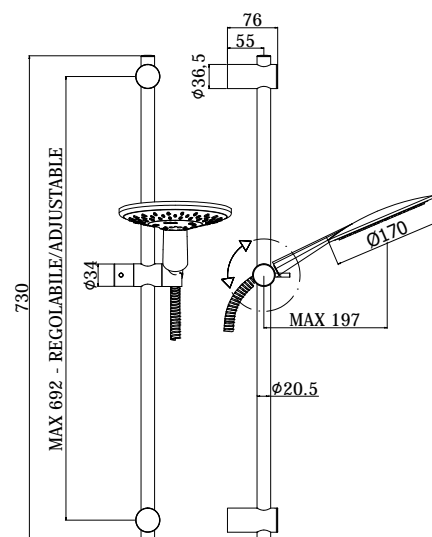

COLLECTION

saliscendi - sliding rails

PRODUCT IMAGE

TECHNICAL DRAWING

DESCRIPTION

ODEON sliding rail shower set complete with:

- metal rod $\varnothing 20,5$ x L.730 mm
- adjustable ABS wall brackets
- metal slider bracket
- ABS Odeon hand shower, single spray, $\varnothing 170$ mm
- Black PVC hose 1500 mm twist free with conical nut

ART.

ZSAL 196

with MAX distance between centres 692mm

ZSAL 111

MAJORCA soap dish for $\varnothing 20,5$ mm rail

FINISHES

ZSAL

CR - cromo