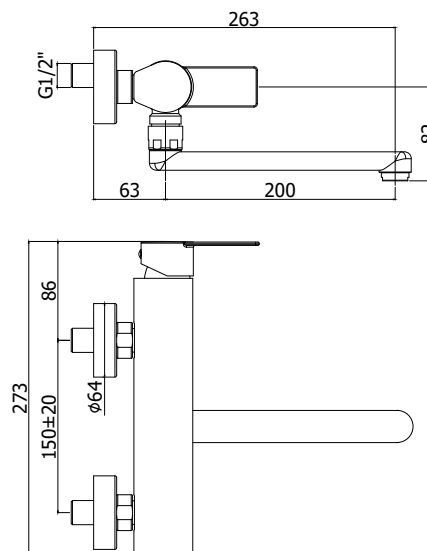

COLLECTION

tango

PRODUCT IMAGE

TECHNICAL DRAWING

DESCRIPTION

Wall sink mixer complete with:

- aerator M24x1
- 1/2"G connections

ART.

TA 161 . .
with swivel tube straight spout - l.200mm

FINISHES

TA
CR - cromo
ST - finitura steel looking

DOCUMENTATION

INSTALLATION
INSTRUCTIONS

PRODUCT PAGE

www.paffoni.it