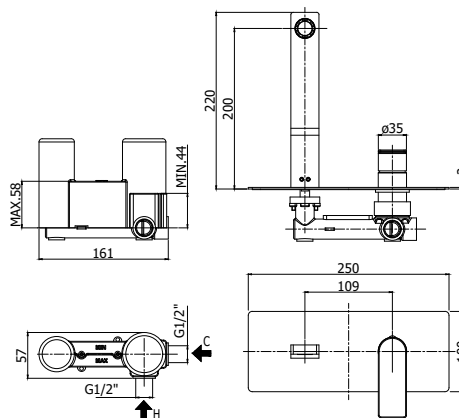

## DESCRIPTION

Concealed single lever basin mixer complete with:

- stainless steel wall plate 250x100mm
- 1/2"G connections

### TA 104 . .

with spout and aerator M24x1 - l. 150mm

### TA 105 . .

with spout and aerator M24x1 - l. 200mm

### TA 106 . .

with spout and aerator M24x1 - l. 240mm