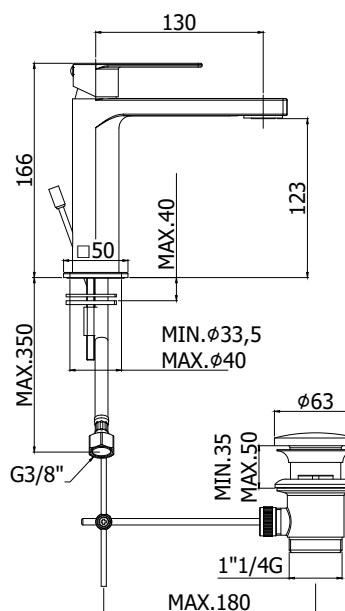

## DESCRIPTION

Wash basin mixer complete with:

- aerator M24x1
- set of 2 stainless steel hoses 3/8"G

## ART.

**TA 071 . .**  
without pop up waste

**TA 071K . .**  
with 1"1/4G Clic-Clac press top waste

**TA 075 . .**  
with 1"1/4G pop up waste