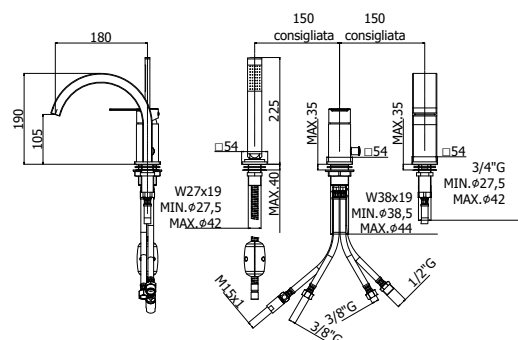

COLLECTION

tango

PRODUCT IMAGE

TECHNICAL DRAWING

DESCRIPTION

Deck mounted mixer with diverter complete with:

- set of 5 stainless steel hoses for mixer
- hand-shower and flexible hose with weight

ART.

TA 041 . .
without spout (2 holes)

TA 040 . .
with waterfall spout (3 holes)

FINISHES

TA
CR - cromo
ST - finitura steel looking

DOCUMENTATION

FLOW DIAGRAM
1

INSTALLATION
INSTRUCTIONS

PRODUCT PAGE