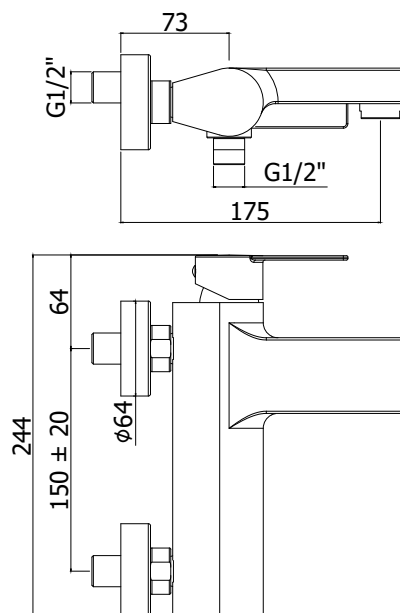

## DESCRIPTION

Bath/shower mixer with diverter complete with:

- aerator M28x1
- set of 2 S-wall-unions 1/2"x3/4"G and wall-plates