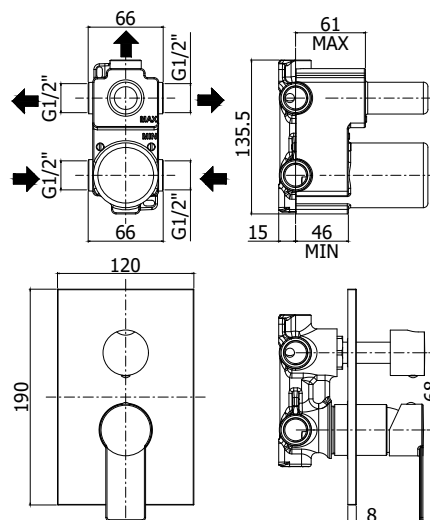

## DESCRIPTION

Concealed shower mixer (3 outlets) complete with:

- wall plate 120x190mm
- 1/2"G connections