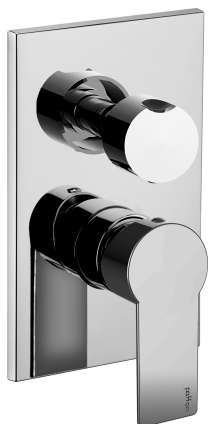

COLLECTION

tango

PRODUCT IMAGE