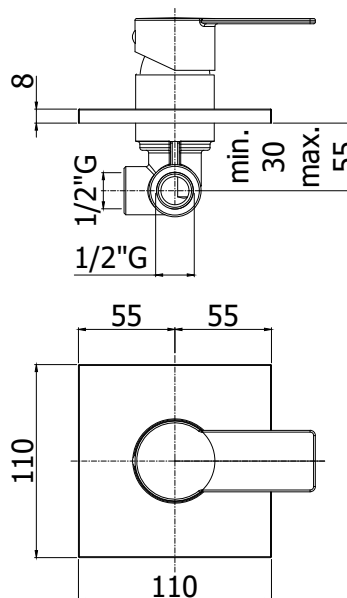

COLLECTION

tango

PRODUCT IMAGE

TECHNICAL DRAWING

DESCRIPTION

Concealed shower mixer (1 outlet) complete with:

- wall plate 110x110mm
- 1/2" G connections

ART.

TA 010 . .
without diverter

ZPRO 013 . .
Extension for art. 010
• H43mm

FINISHES

TA
CR - cromo
CR/M - cromo con piastra acciaio inox
ST/M - steel looking con piastra acciaio inox

ZPRO
CR - cromo
ST - finitura steel looking