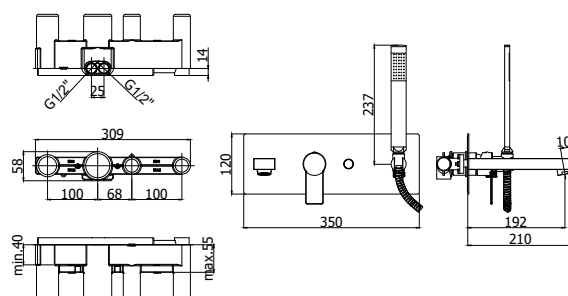

COLLECTION

tango

PRODUCT IMAGE

TECHNICAL DRAWING

DESCRIPTION

Concealed bath/shower mixer (2 outlets) complete with:

- stainless steel wall plate 350x120mm
- spout with aerator M28x1
- hand shower and flexible hose

- 1/2" G connections

ART.

TA 001 . .
with push diverter

ZPRO 056 . .
Extension with diverter for art. 001
• H20mm

FINISHES

TA
CR - cromo
ST - finitura steel looking

ZPRO
CR - cromo
ST - finitura steel looking