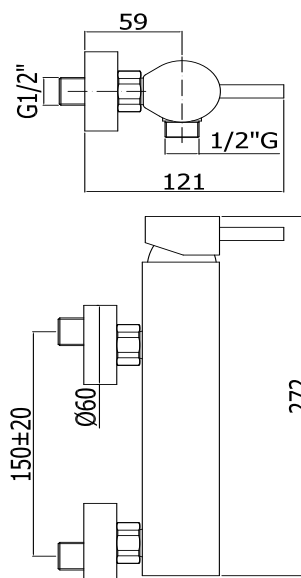

## DESCRIPTION

Shower mixer complete with:

- set of 2 S-wall-unions 1/2"x3/4"G and wall-plates