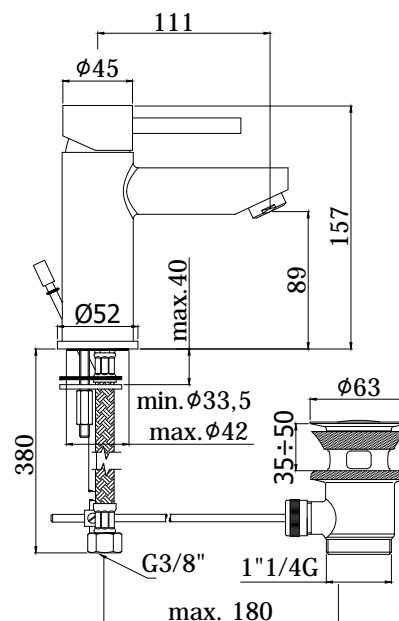

## DESCRIPTION

Wash basin mixer complete with:

- aerator M24x1
- set of 2 stainless steel hoses 3/8"G