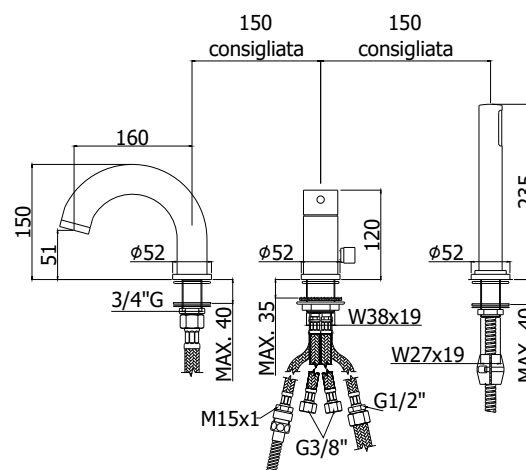

## DESCRIPTION

Deck mounted mixer with diverter complete with:

- set of 5 stainless steel hoses for mixer
- hand-shower and flexible hose with weight

## ART.

**SK 041L . .**  
without spout (2 holes)

**SK 040L . .**  
with spout and aerator M28x1 (3 holes)