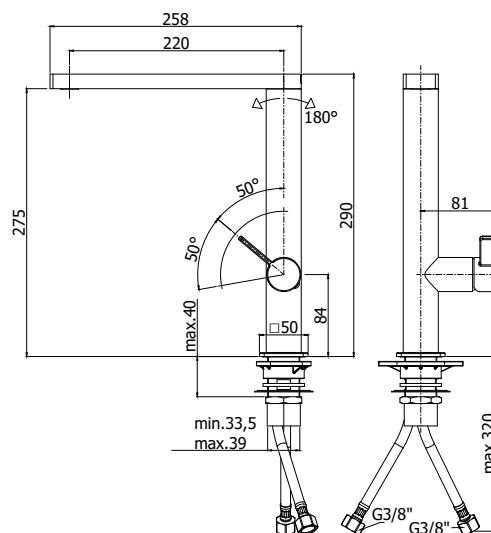

COLLECTION

rock

PRODUCT IMAGE

TECHNICAL DRAWING

DESCRIPTION

One-hole sink mixer complete with:

- SLIM AIR Aerator M24x1
- set of 2 stainless steel hoses 3/8"G

ART.

RO 987 . .
with swivelling spout

FINISHES

RO
CR - cromo
ST - finitura steel looking

DOCUMENTATION

INSTALLATION
INSTRUCTIONS

SPARE PARTS
EXPLODED 1

PRODUCT PAGE

www.paffoni.it