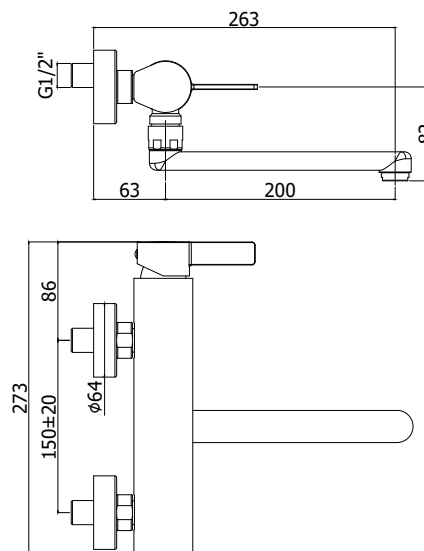

COLLECTION

rock

PRODUCT IMAGE

TECHNICAL DRAWING

DESCRIPTION

Wall sink mixer complete with:

- aerator M24x1
- 1/2"G connections

ART.

RO 161 . .
with swivel tube straight spout - l.200mm

FINISHES

RO
CR - cromo
ST - finitura steel looking

DOCUMENTATION

INSTALLATION
INSTRUCTIONS

PRODUCT PAGE

www.paffoni.it