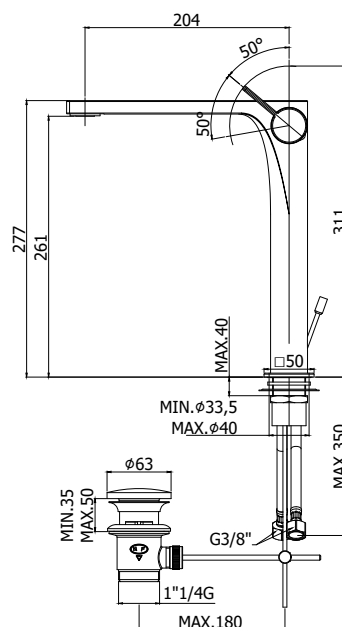

COLLECTION

rock

PRODUCT IMAGE

TECHNICAL DRAWING

DESCRIPTION

Tall wash basin mixer complete with:

- aerator M24x1
- set of 2 stainless steel hoses 3/8"G

ART.

RO 081 . .
without pop up waste

RO 081K . .
with 1"1/4G Clic-Clac press top waste

RO 085 . .
with 1"1/4G pop up waste

FINISHES

RO
CR - cromo
ST - finitura steel looking

DOCUMENTATION

FLOW DIAGRAM
1

INSTALLATION
INSTRUCTIONS