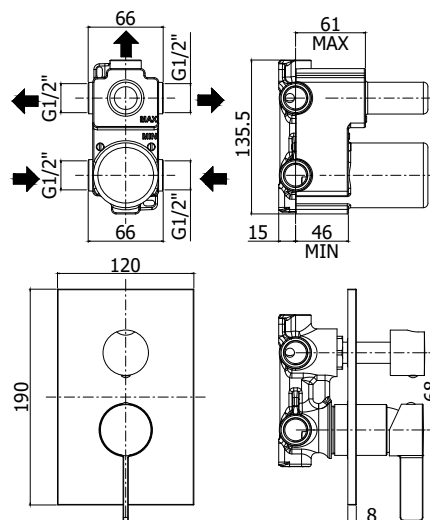

COLLECTION

rock

PRODUCT IMAGE

TECHNICAL DRAWING

DESCRIPTION

Concealed shower mixer (3 outlets) complete with:

- wall plate 120x190mm
- 1/2"G connections

ART.

RO 019 . .
with diverter cartridge (3 outlets + 3 combined positions)

ZPRO 068 . .
Extension with diverter for artt. 018-019
• H30mm

FINISHES

RO
CR - cromo
CR/M - cromo con piastra acciaio inox
ST/M - steel looking con piastra acciaio inox