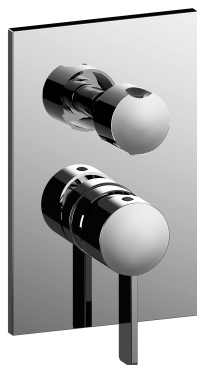

COLLECTION

rock

PRODUCT IMAGE

TECHNICAL DRAWING

DESCRIPTION

Concealed shower mixer (3 outlets) complete with:

- wall plate 120x190mm
- 1/2"G connections

ART.

RO 019 . .
with diverter cartridge (3 outlets + 3 combined positions)

ZPRO 068 . .
Extension with diverter for artt. 018-019
• H30mm

FINISHES

RO
CR - cromo
CR/M - cromo con piastra acciaio inox
ST/M - steel looking con piastra acciaio inox

ZPRO
CR - cromo
ST - finitura steel looking

DOCUMENTATION

FLOW DIAGRAM
1

INSTALLATION
INSTRUCTIONS

PRODUCT PAGE

www.paffoni.it