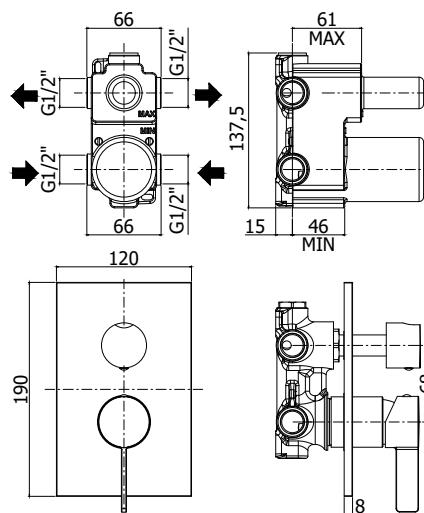

## DESCRIPTION

Concealed shower mixer (2 outlets) complete with:

- wall plate 120x190mm
- 1/2"G connections